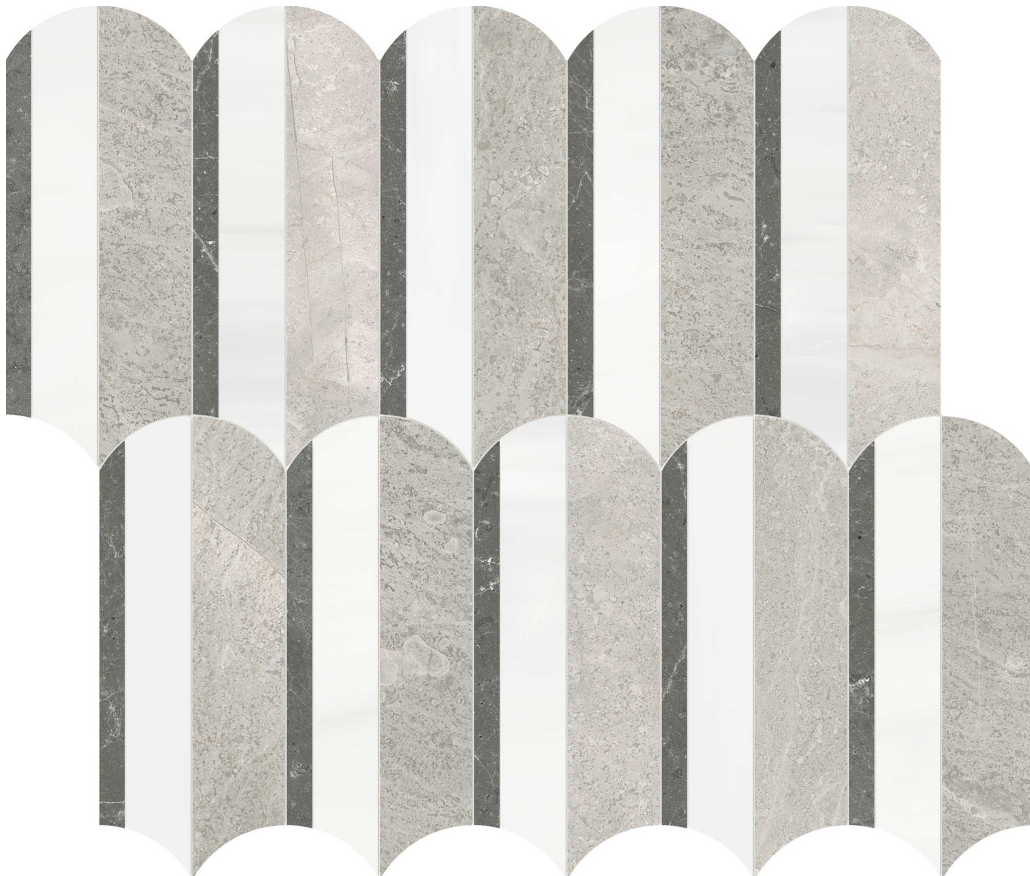

---

**PRODUCT**  
**UTOPIO HYDROS MIST MOSAIC**

---

Stone | 10.5"x11.9" | Natural Stone

**ROOM SCENES**

## **TECHNICAL DATA**

CODE: AS5001-04030

NAME: Utopio Hydros Mist Mosaic

SERIES: Utopio

SIZE: 10.5"x11.9"

FINISH: Honed w/ Polished

FAMILY: Stone

SUITABLE FOR: Indoor|Shower