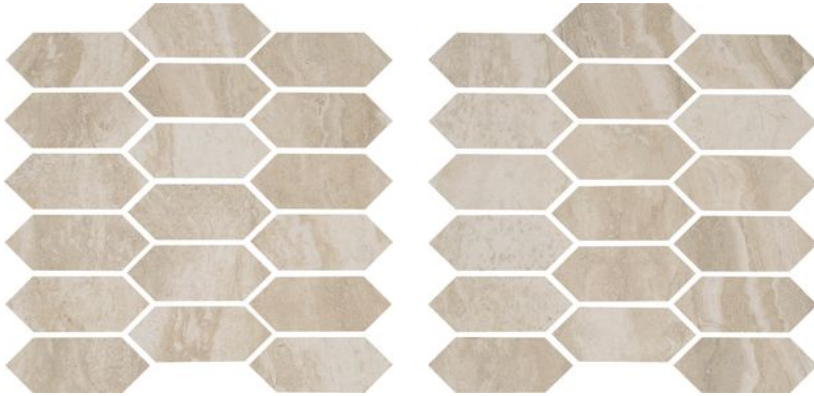

PRODUCT
ESSENCE BEIGE PICKET MOSAIC

Tile | 12"x12" | Porcelain

GRAPHIC VARIETY

TECHNICAL DATA

CODE: QUTL-ES-M2
NAME: Essence Beige Picket Mosaic
SERIES: Timeless
SIZE: 12"x12"
FINISH: Matt
LOOK: Marble Look
FROST RESISTANCE: Yes
MOSAIC CHIP SIZE: Mesh-Mounted
FAMILY: Tile
STYLE: Contemporary
SUITABLE FOR: Indoor
TPOLOGY: Porcelain
TYPE OF PIECE: Mosaic
USE: Floor and Wall

PACKING

Size	Product type	BOX			PALLET		
		pcs	sqft	lb	boxes	sqft	lb
12"x12"	Mosaic	7					

WARNING The information contained in this packing list is for guidance only, the contents of the packing may vary. Please consult our sales representatives for an exact list.