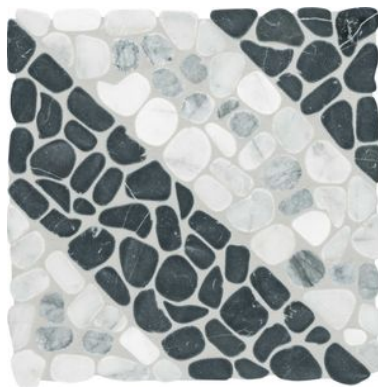

## SERIES CABANA

---

| | Marble | Natural Stone

Patterns that captivate and inspire. Timeless elegance meets modern artistry in this exquisite selection of pebble mosaic designs.

**PRODUCTS**

**Cabana Galaxy Flow Pebble**  
7.8"×15.4" | Marble

**Cabana Horizon Flow Pebble**  
7.8"×15.4" | Natural Stone

**Cabana Jade Flow Pebble**  
7.8"×15.4" | Marble

**Cabana River Flow Pebble**  
7.8"×15.4" | Marble

**Cabana Galaxy Axis Pebble**  
12"×12" | Marble

**Cabana Horizon Axis Pebble**  
12"×12" | Natural Stone

**Cabana Jade Axis Pebble**  
12"×12" | Marble

**Cabana River Axis Pebble**  
12"×12" | Marble

**Cabana Galaxy Node Pebble**  
10.2"×11.8" | Marble