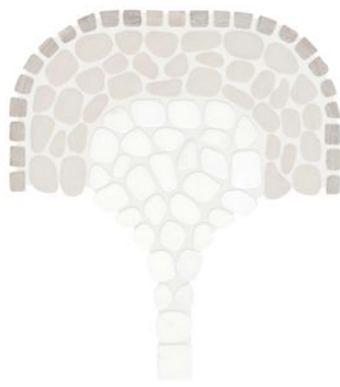

## SERIES CABANA

---

| | Marble | Natural Stone

Patterns that captivate and inspire. Timeless elegance meets modern artistry in this exquisite selection of pebble mosaic designs.

**PRODUCTS**

**Cabana Galaxy Flow Pebble**  
7.8"×15.4" | Marble

**Cabana Horizon Flow Pebble**  
7.8"×15.4" | Natural Stone

**Cabana Jade Flow Pebble**  
7.8"×15.4" | Marble

**Cabana River Flow Pebble**  
7.8"×15.4" | Marble

**Cabana Galaxy Axis Pebble**  
12"×12" | Marble

**Cabana Horizon Axis Pebble**  
12"×12" | Natural Stone

**Cabana Jade Axis Pebble**  
12"×12" | Marble

**Cabana River Axis Pebble**  
12"×12" | Marble

**Cabana Galaxy Node Pebble**  
10.2"×11.8" | Marble