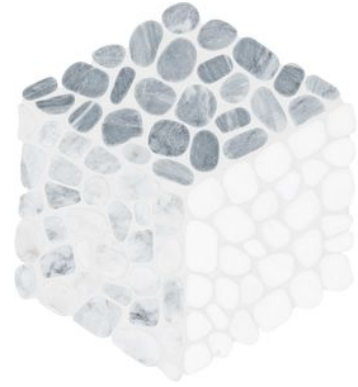

## SERIES CABANA

---

| | Marble | Natural Stone

Patterns that captivate and inspire. Timeless elegance meets modern artistry in this exquisite selection of pebble mosaic designs.

**PRODUCTS**

**Cabana Galaxy Flow Pebble**  
7.8"×15.4" | Marble

**Cabana Horizon Flow Pebble**  
7.8"×15.4" | Natural Stone

**Cabana Jade Flow Pebble**  
7.8"×15.4" | Marble

**Cabana River Flow Pebble**  
7.8"×15.4" | Marble

**Cabana Galaxy Axis Pebble**  
12"×12" | Marble

**Cabana Horizon Axis Pebble**  
12"×12" | Natural Stone

**Cabana Jade Axis Pebble**  
12"×12" | Marble

**Cabana River Axis Pebble**  
12"×12" | Marble

**Cabana Galaxy Node Pebble**  
10.2"×11.8" | Marble

**Cabana Horizon Node  
Pebble**

10.2"×11.8" | Natural Stone

**Cabana Jade Node Pebble**

10.2"×11.8" | Marble

**Cabana River Node Pebble**

10.2"×11.8" | Marble

**ROOM SCENES**

| Size        | Product type | BOX |       |       | PALLET |       |    |
|-------------|--------------|-----|-------|-------|--------|-------|----|
|             |              | pcs | sqft  | lb    | boxes  | sqft  | lb |
| 7.8"×15.4"  | Mosaic       | 10  | 8.29  | 36.97 |        | 82.9  |    |
| 12"×12"     | Mosaic       | 10  | 10.01 | 40.83 |        | 100.1 |    |
| 10.2"×11.8" | Mosaic       | 10  | 8.4   | 33.71 |        | 84    |    |