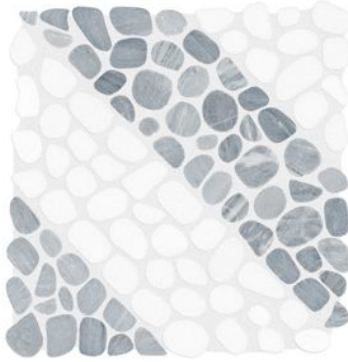

## SERIES CABANA

---

| | Marble | Natural Stone

Patterns that captivate and inspire. Timeless elegance meets modern artistry in this exquisite selection of pebble mosaic designs.

**PRODUCTS**

**Cabana Galaxy Flow Pebble**  
7.8"×15.4" | Marble

**Cabana Horizon Flow Pebble**  
7.8"×15.4" | Natural Stone

**Cabana Jade Flow Pebble**  
7.8"×15.4" | Marble

**Cabana River Flow Pebble**  
7.8"×15.4" | Marble

**Cabana Galaxy Axis Pebble**  
12"×12" | Marble

**Cabana Horizon Axis Pebble**  
12"×12" | Natural Stone

**Cabana Jade Axis Pebble**  
12"×12" | Marble

**Cabana River Axis Pebble**  
12"×12" | Marble

**Cabana Galaxy Node Pebble**  
10.2"×11.8" | Marble