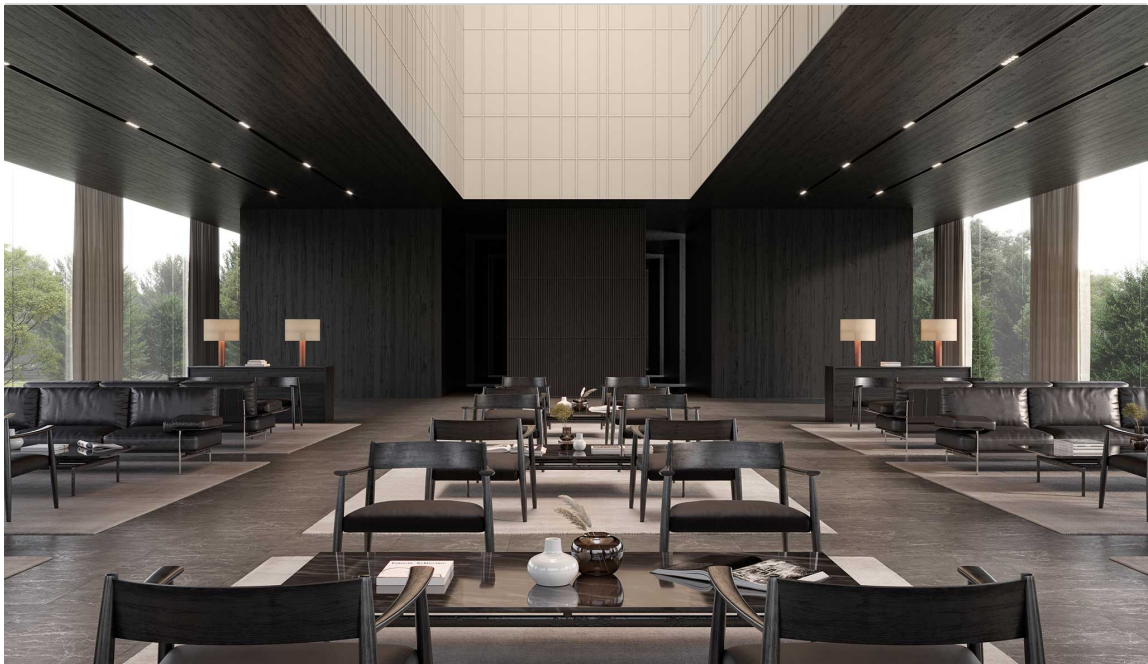

Stark Carbon 3x12
3"x12" | Marble

Stark Carbon .5x12 Deco-Bar
0.5"x12" | Marble

Stark Carbon 1.25x4 Herringbone Mosaic
11.25"x11.375" | Marble

ROOM SCENES

Size	Product type	BOX			PALLET		
		pcs	sqft	lb	boxes	sqft	lb
12"x24"	Field Tile	4	8	49.316		304	
12"x12"	Mosaic	5	4.95	26.345		49.5	
10.5"x12"	Mosaic	5	4.41	22.31		44.1	
3"x12"	Field Tile	30	7.43	48.42		334.35	
0.5"x12"	Trim	50		17.4			
11.25"x11.375"	Mosaic	5	4.41	22.82		44.1	