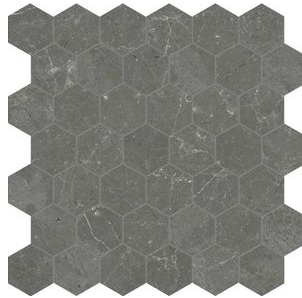

SERIES
STARK CARBON

|| Marble

Bold and beautiful. The dramatic and natural elegance of dark grey marble.

PRODUCTS

Stark Carbon 12x24
12"x24" | Marble

Stark Carbon 2 Hexagon Mosaic
12"x12" | Marble

Stark Carbon 2x6 Picket Mosaic
10.5"x12" | Marble

Stark Carbon 3x12
3"x12" | Marble

Stark Carbon .5x12 Deco-Bar
0.5"x12" | Marble

Stark Carbon 1.25x4 Herringbone Mosaic
11.25"x11.375" | Marble

ROOM SCENES

Size	Product type	BOX			PALLET		
		pcs	sqft	lb	boxes	sqft	lb
12"x24"	Field Tile	4	8	49.316		304	
12"x12"	Mosaic	5	4.95	26.345		49.5	
10.5"x12"	Mosaic	5	4.41	22.31		44.1	
3"x12"	Field Tile	30	7.43	48.42		334.35	
0.5"x12"	Trim	50		17.4			
11.25"x11.375"	Mosaic	5	4.41	22.82		44.1	