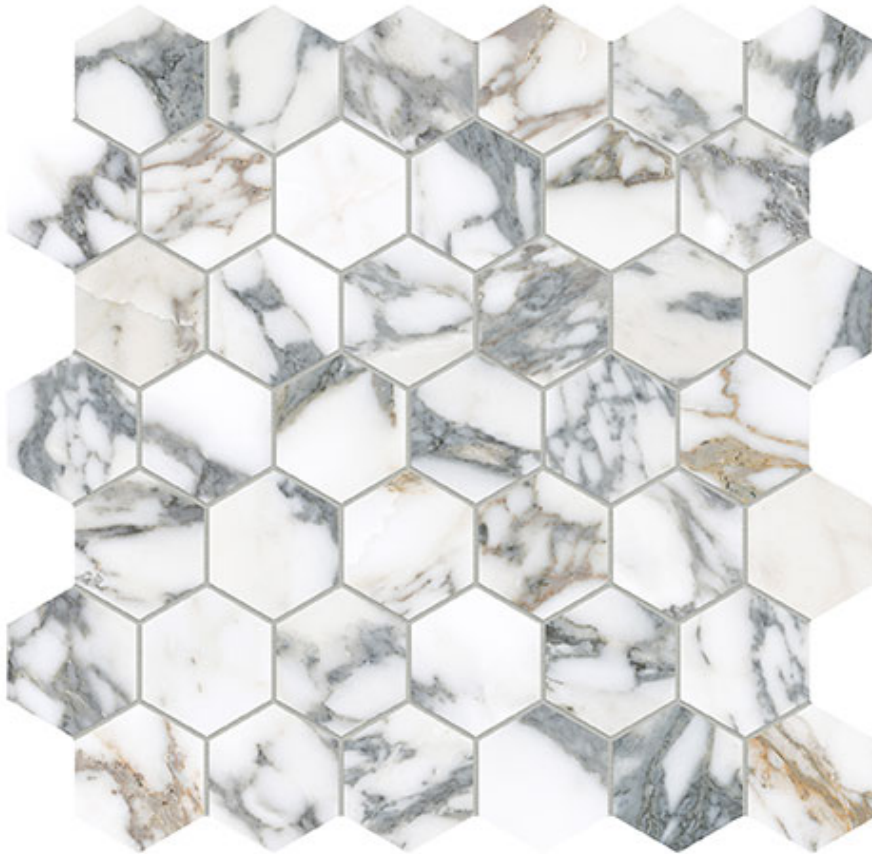

PRODUCT

ROYAL STONEWORKS 2\" data-bbox="128 265 874 288"/>

Tile | 12"x12" | Porcelain

ROOM SCENES

TECHNICAL DATA

CODE: QUSW-IA-HX

NAME: Royal Stoneworks 2" Italian Arabescato Hex

SERIES: Royal Stoneworks

SIZE: 12"x12"

FINISH: Honed

LOOK: Stone Look

MOSAIC CHIP SIZE: 2"x2"

SHADE VARIATION: V3

FAMILY: Tile

STYLE: Contemporary

SUITABLE FOR: Indoor|Shower