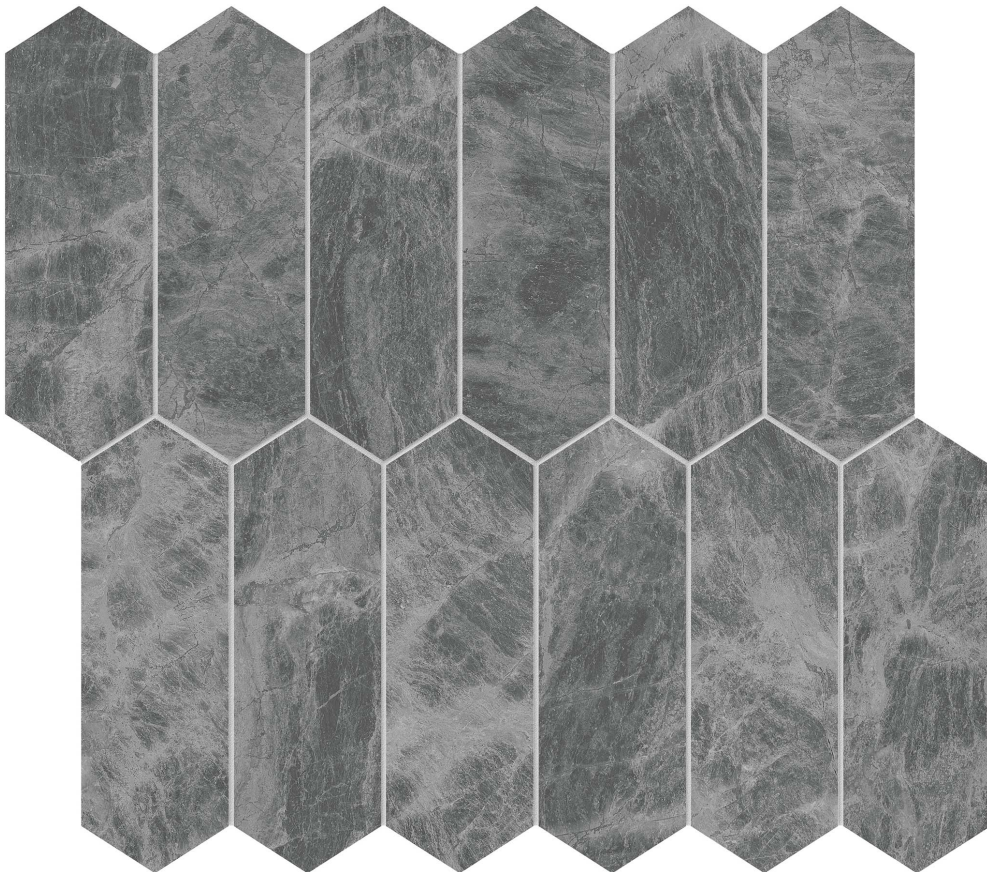

PRODUCT

GEMMA MYSTIQUE 2X6 PICKET MOSAIC

Stone | 10.5"x12" | Marble

TECHNICAL DATA

CODE: AS5001-03070

NAME: Gemma Mystique 2x6 Picket Mosaic

SERIES: Gemma Mystique

SIZE: 10.5"x12"

FINISH: Brushed

MOSAIC CHIP SIZE: 2"x6"

FAMILY: Stone

SUITABLE FOR: Indoor|Shower

TPOLOGY: Marble

TYPE OF PIECE: Mosaic

USE: Floor and Wall

NOTES: Sheet size shown is approximate. Actual dimensions refer to individual mosaic chips.