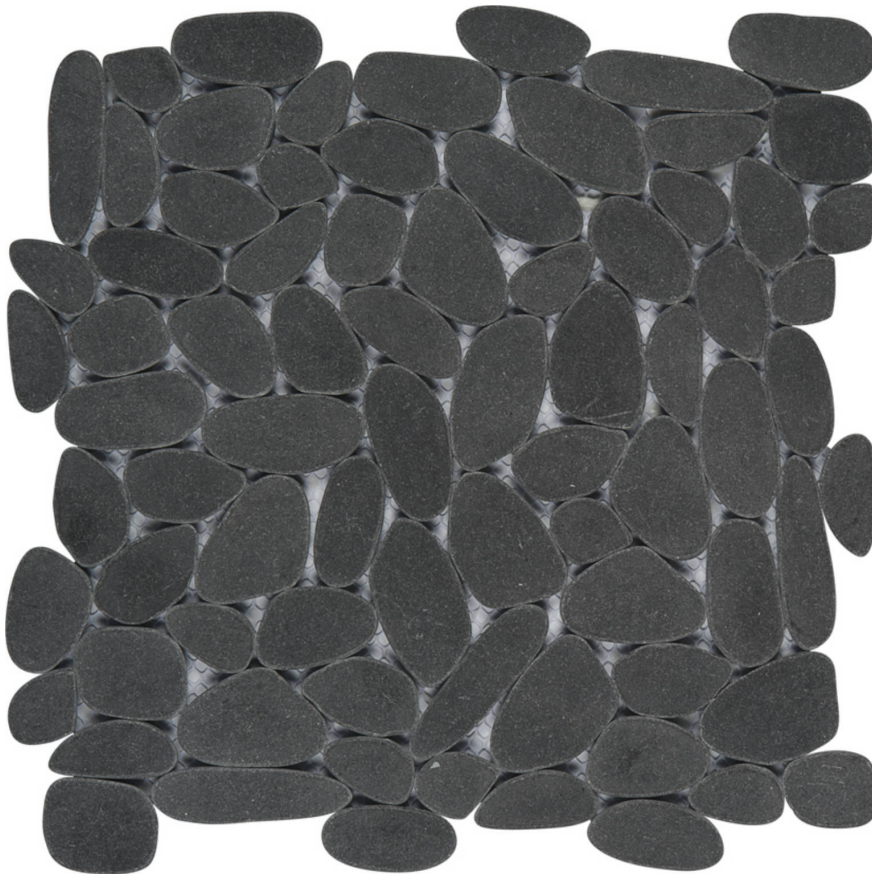

PRODUCT

BLACK SLICED RECONSTITUTED PEBBLE INTERLOCKING MOSAIC

Mosaic and Decorative Tile | 12"x12" | Natural Stone

TECHNICAL DATA

CODE: RVCHAWP029
NAME: Black Sliced Reconstituted Pebble Interlocking Mosaic
SERIES: Chelsea Collection
SIZE: 12"x12"
LOOK: Multi-Look Mosaics
FAMILY: Mosaic and Decorative Tile
SUITABLE FOR: Backsplash, Indoor, Shower
TYPOLOGY: Natural Stone
TYPE OF PIECE: Mosaic
USE: Floor and Wall