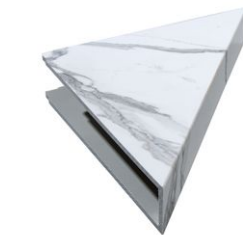

**Carrara Marble Gloss Shower Wall Kit 32x60x94**  
32"x60"x94" | SPC

**Carrara Marble Shower Wall Kit 30x60x78**  
30"x60"x78" | SPC

**Carrara Marble Gloss Shower Wall Kit 30x60x94**  
30"x60"x94" | SPC

**Carrara Marble Shower Wall Kit 36x36x78**  
36"x36"x78" | SPC

**Carrara Marble 94" Trim Kit, 2 Inside Corners, 2 J Trims, 2 L Trims**  
26"x18.63"x3" | SPC

**Carrara Marble Shower Bench 26x18.63x3**  
26"x18.63"x3" | SPC

**Carrara Marble Niche 14.5x12 inside**  
14.5"x12"x2" | SPC

**Carrara Marble Shower Shelf 14.56x7.12x2**  
14.5"x12"x2" | SPC

**ROOM SCENES**

Size	Product type	BOX			PALLET		
		pcs	sqft	lb	boxes	sqft	lb
36"x60"x78"							
36"x60"x94"							
32"x60"x78"							
32"x60"x94"							
30"x60"x78"							
30"x60"x94"							
36"x36"x78"							
14.5"x12"x2"							