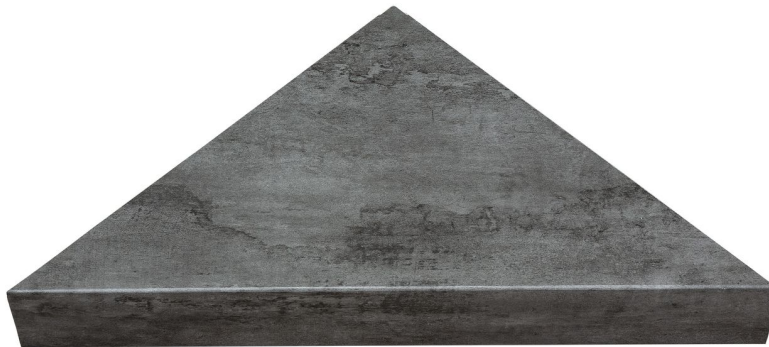

PRODUCT

ASHEN SLATE SHOWER BENCH 26X18.63X3

Waterproof Wall and Floor Covering | 26"x18.63"x3" | SPC

TECHNICAL DATA

CODE: LC53900
NAME: Ashen Slate Shower Bench 26x18.63x3
SERIES: Ashen Slate
SIZE: 26"x18.63"x3"
FINISH: Matt
LOOK: Stone Look
CLICK SYSTEM: Lico Fast Click
COMMERCIAL WARRANTY: 10 Year
EDGE: Beveled Edge
FAMILY: Waterproof Wall and Floor Covering
STYLE: Contemporary
SUITABLE FOR: Shower|Indoor
TYPOLOGY: SPC
TYPE OF PIECE: Accessories
TYPOLOGY: Signature Shower Tile
TOTAL THICKNESS: 5.0 mm
USE: Wall only