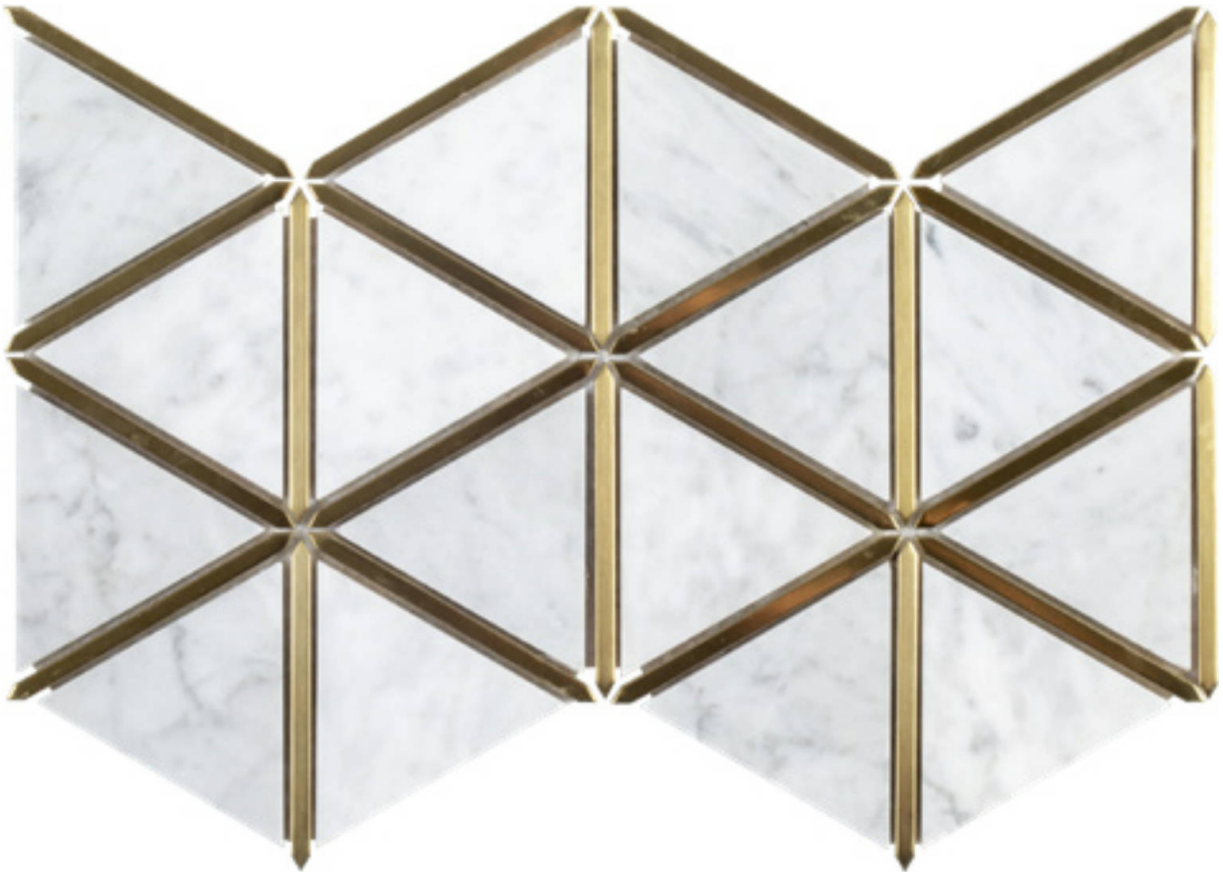

PRODUCT
GILDED TRIANGLES MOSAIC

Mosaic and Decorative Tile | 3"x12" |

TECHNICAL DATA

CODE: RVHA018
NAME: Gilded Triangles Mosaic
SERIES: Hamptons Collection
SIZE: 3"x12"
LOOK: Multi-Look Mosaics
FAMILY: Mosaic and Decorative Tile
STYLE: Contemporary
TYPE OF PIECE: Mosaic
USE: Floor and Wall