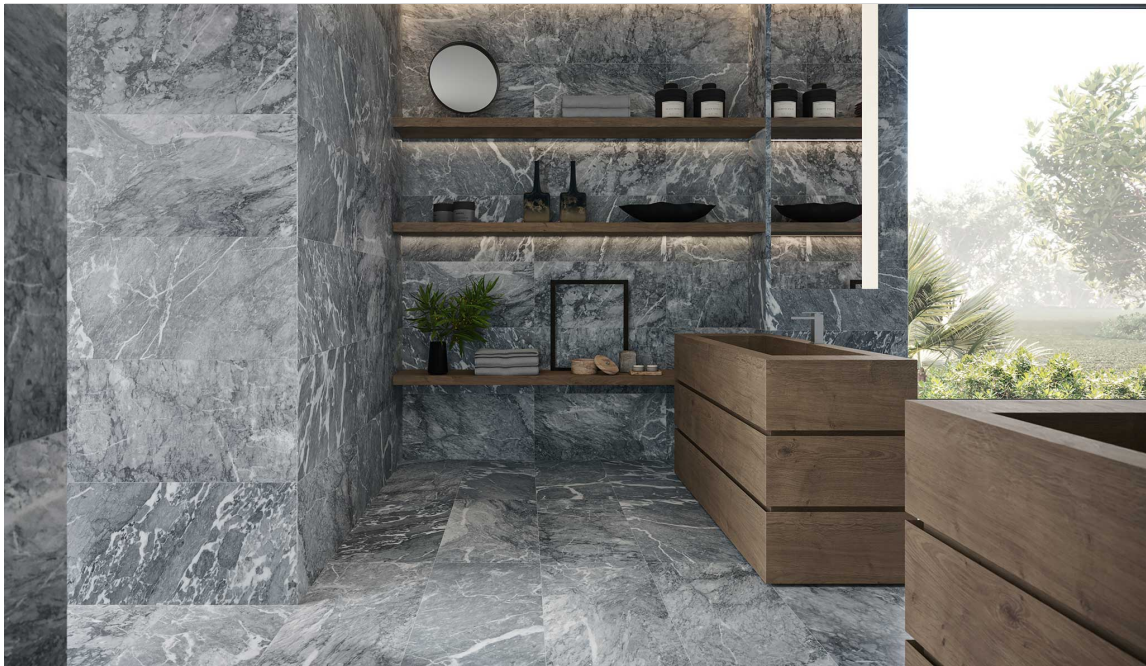

**Aqua Intenso 4x12 Prisma**  
4"x12" | Marble

**Aqua Intenso 2 Hexagon Mosaic**  
12"x12" | Marble

**Aqua Intenso 2x6 Picket Mosaic**  
10.5"x12" | Marble

**Aqua Intenso 3x12**  
3"x12" | Marble

**Aqua Intenso .5x12 Deco-Bar**  
0.5"x12" | Marble

**Aqua Intenso 1.25x12 Deco-Bar**  
0.5"x12" | Marble

**Aqua Intenso 1.25x4 Herringbone Mosaic**  
11.25"x11.375" | Marble

**ROOM SCENES**

Size	Product type	BOX			PALLET		
		pcs	sqft	lb	boxes	sqft	lb
18"x36"	Field Tile	2	9.04	49.972		325.44	
12"x24"	Field Tile	4	7.97	52.492		382.56	
12"x20"	Field Tile	4	6.46	40.124		310.08	
4"x12"	Field Tile	12	3.98	27.996		191.04	
12"x12"	Mosaic	5	4.95	26.345		49.5	
10.5"x12"	Mosaic	5	4.41	22.31		44.1	
3"x12"	Field Tile	30	7.43	48.69		334.35	
0.5"x12"	Trim	50		17.4			
11.25"x11.375"	Mosaic	5	4.41	22.82		44.1	