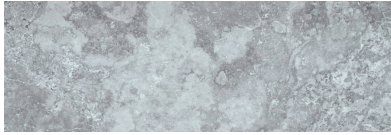

PRODUCT
GRIGIO 4X12

Tile | 4"x12" | Porcelain

GRAPHIC VARIETY

ROOM SCENES

TECHNICAL DATA

CODE: QUSI-GR-F5
NAME: Grigio 4X12
SERIES: Siena
SIZE: 4"x12"
FINISH: Matt
LOOK: Marble Look
FROST RESISTANCE: Yes
PEI: 4
FAMILY: Tile
STYLE: Contemporary
SUITABLE FOR: Backsplash,Indoor,Shower
TYPOLOGY: Porcelain
TYPE OF PIECE: Field Tile
USE: Floor and Wall