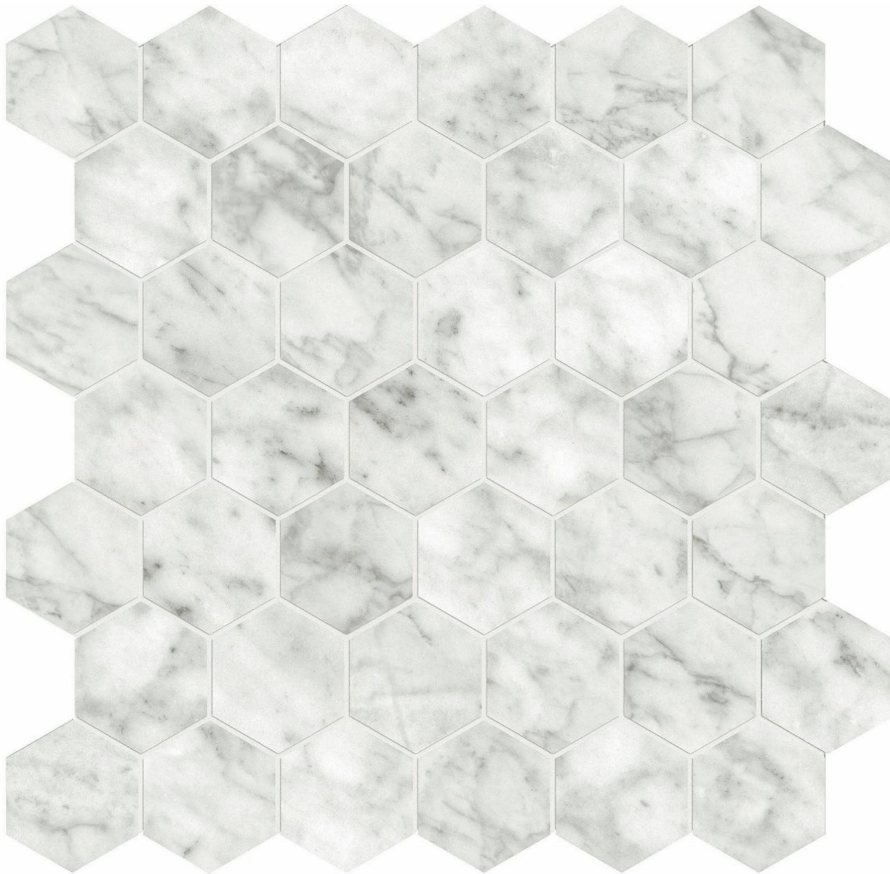

---

**PRODUCT**  
**SAN GIULIO GIOIA POLISHED 2**

---

Tile | 12"x13" | Glazed Porcelain

**GRAPHIC VARIETY**

## **TECHNICAL DATA**

CODE: QULX-SA-M2PN  
NAME: San Giulio Gioia Polished 2  
SERIES: Luxury  
SIZE: 12"x13"  
FINISH: Polished  
LOOK: Marble Look  
EDGE: Rectified  
FAMILY: Tile  
STYLE: Contemporary  
SUITABLE FOR: Backsplash|Indoor|Shower  
TYPOLOGY: Glazed Porcelain  
TYPE OF PIECE: Mosaic  
USE: Floor and Wall