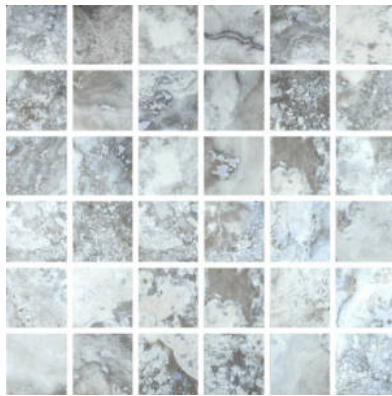

PRODUCT
AZZURRO 2X2 MOSAIC

Tile | 12"x12" | Porcelain

GRAPHIC VARIETY

ROOM SCENES

TECHNICAL DATA

CODE: QUSI-AZ-FM
NAME: Azzurro 2X2 Mosaic
SERIES: Siena
SIZE: 12"x12"
FINISH: Matt
LOOK: Marble Look
FROST RESISTANCE: Yes
MOSAIC CHIP SIZE: 2"x2"
FAMILY: Tile
STYLE: Contemporary
SUITABLE FOR: Backsplash,Indoor,Shower
TYPOLOGY: Porcelain
TYPE OF PIECE: Mosaic
USE: Floor and Wall

PACKING

Size	Product type	BOX			PALLET		
		pcs	sqft	lb	boxes	sqft	lb
12"x12"	Mosaic	5					

WARNING The information contained in this packing list is for guidance only, the contents of the packing may vary. Please consult our sales representatives for an exact list.