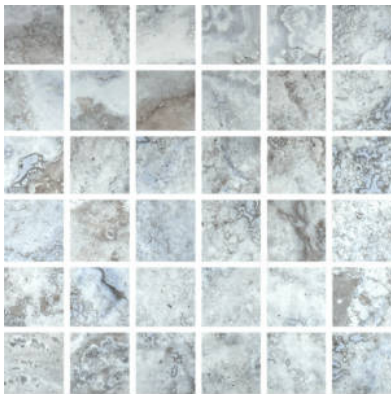

PRODUCT
AZZURRO 2X2 MOSAIC

Tile | 12"x12" | Porcelain

GRAPHIC VARIETY

ROOM SCENES

TECHNICAL DATA

CODE: QUSI-AZ-FM
NAME: Azzurro 2X2 Mosaic
SERIES: Siena
SIZE: 12"x12"
FINISH: Matt
LOOK: Marble Look
FROST RESISTANCE: Yes
MOSAIC CHIP SIZE: 2"x2"
FAMILY: Tile
STYLE: Contemporary
SUITABLE FOR: Backsplash,Indoor,Shower
TYPOLOGY: Porcelain
TYPE OF PIECE: Mosaic
USE: Floor and Wall

PACKING

Size	Product type	BOX			PALLET		
		pcs	sqft	lb	boxes	sqft	lb
12"x12"	Mosaic	5					

WARNING The information contained in this packing list is for guidance only, the contents of the packing may vary. Please consult our sales representatives for an exact list.