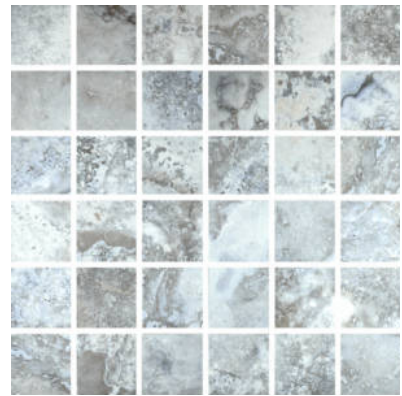

PRODUCT
AZZURRO 2X2 MOSAIC

Tile | 12"x12" | Porcelain

GRAPHIC VARIETY

ROOM SCENES

TECHNICAL DATA

CODE: QUSI-AZ-FM
NAME: Azzurro 2X2 Mosaic
SERIES: Siena
SIZE: 12"x12"
FINISH: Matt
LOOK: Marble Look
FROST RESISTANCE: Yes
MOSAIC CHIP SIZE: 2"x2"
FAMILY: Tile
STYLE: Contemporary
SUITABLE FOR: Backsplash,Indoor,Shower
TYPOLOGY: Porcelain
TYPE OF PIECE: Mosaic
USE: Floor and Wall

PACKING

Size	Product type	BOX			PALLET		
		pcs	sqft	lb	boxes	sqft	lb
12"x12"	Mosaic	5					

WARNING The information contained in this packing list is for guidance only, the contents of the packing may vary. Please consult our sales representatives for an exact list.