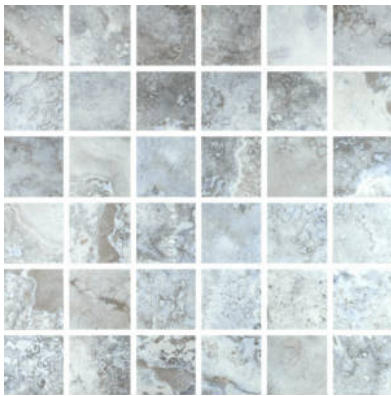

PRODUCT
AZZURRO 2X2 MOSAIC

Tile | 12"x12" | Porcelain

GRAPHIC VARIETY

ROOM SCENES

TECHNICAL DATA

CODE: QUSI-AZ-FM
NAME: Azzurro 2X2 Mosaic
SERIES: Siena
SIZE: 12"x12"
FINISH: Matt
LOOK: Marble Look
FROST RESISTANCE: Yes
MOSAIC CHIP SIZE: 2"x2"
FAMILY: Tile
STYLE: Contemporary
SUITABLE FOR: Backsplash,Indoor,Shower
TYPOLOGY: Porcelain
TYPE OF PIECE: Mosaic
USE: Floor and Wall