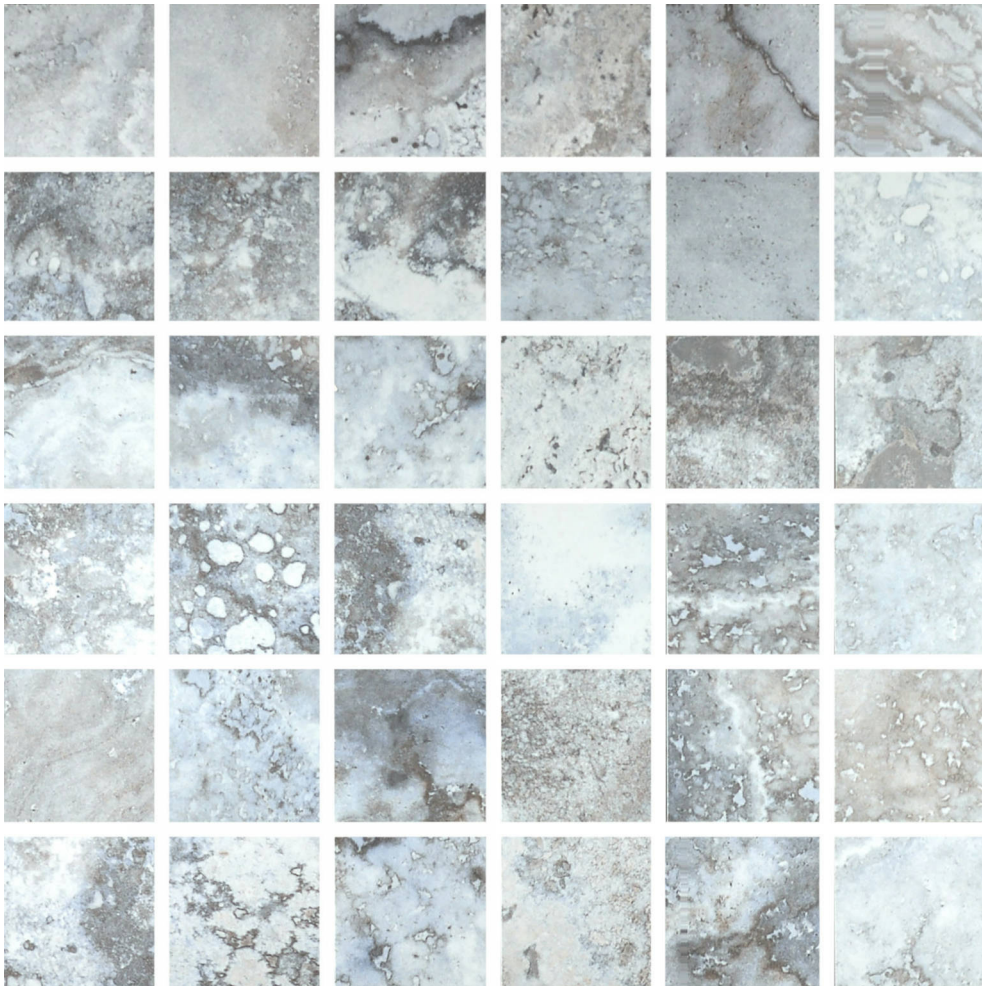

PRODUCT
AZZURRO 2X2 MOSAIC

Tile | 12"x12" | Porcelain

GRAPHIC VARIETY

ROOM SCENES

TECHNICAL DATA

CODE: QUSI-AZ-FM
NAME: Azzurro 2X2 Mosaic
SERIES: Siena
SIZE: 12"x12"
FINISH: Matt
LOOK: Marble Look
FROST RESISTANCE: Yes
MOSAIC CHIP SIZE: 2"x2"
FAMILY: Tile
STYLE: Contemporary
SUITABLE FOR: Backsplash,Indoor,Shower
TYPOLOGY: Porcelain
TYPE OF PIECE: Mosaic
USE: Floor and Wall