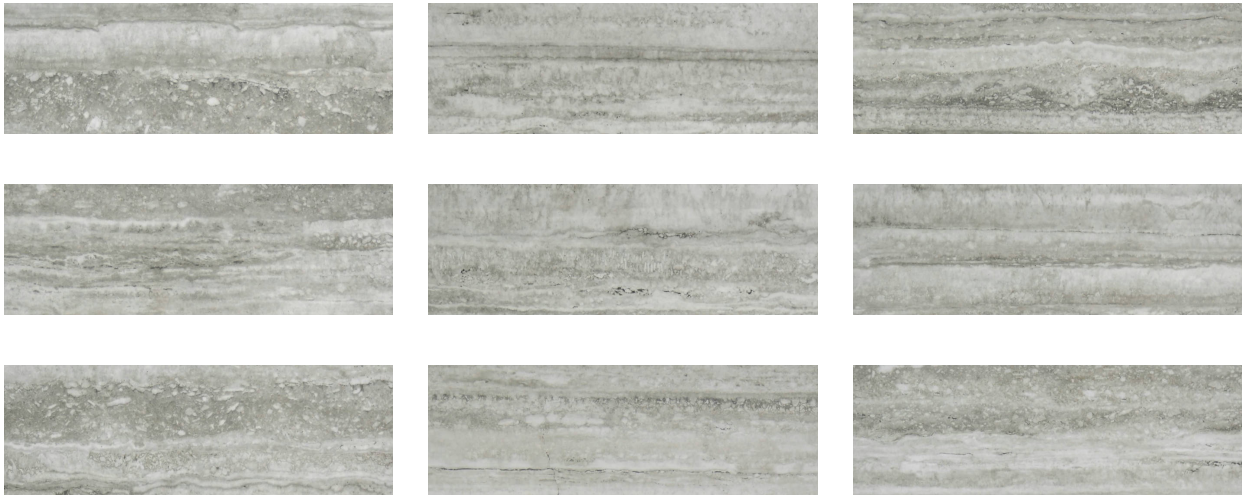

PRODUCT

TREISTE TRAVERTINI POLISHED 4X12

Tile | 4"x12" | Glazed Porcelain

GRAPHIC VARIETY

TECHNICAL DATA

CODE: QULX-TR-1P
NAME: Treiste Travertini Polished 4X12
SERIES: Luxury
SIZE: 4"x12"
FINISH: Polished
LOOK: Marble Look
FROST RESISTANCE: Yes
PEI: 4
EDGE: Rectified
FAMILY: Tile
STYLE: Contemporary
SUITABLE FOR: Backsplash,Indoor,Shower
TYPOLOGY: Glazed Porcelain
TYPE OF PIECE: Field Tile
USE: Floor and Wall