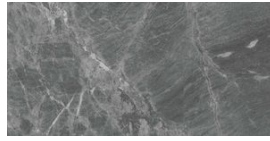

# VIRTUE BIANCO

---

|| Marble

A precious surface with bold character defines this honed marble, rich of silvery color contrasts. A robust and charismatic decorative surface with bold character. It offers a wide spectrum of visual interest through graphic and elegant patterns.

**PRODUCTS**

**Virtue Bianco 18x36**  
18"x36" | Marble

**Gemma Mystique 12x24**  
12"x24" | Marble

**Virtue Bianco 2 Hexagon Mosaic**  
12"x12" | Marble

**Virtue Bianco 2x6 Picket Mosaic**  
10.5"x12" | Marble