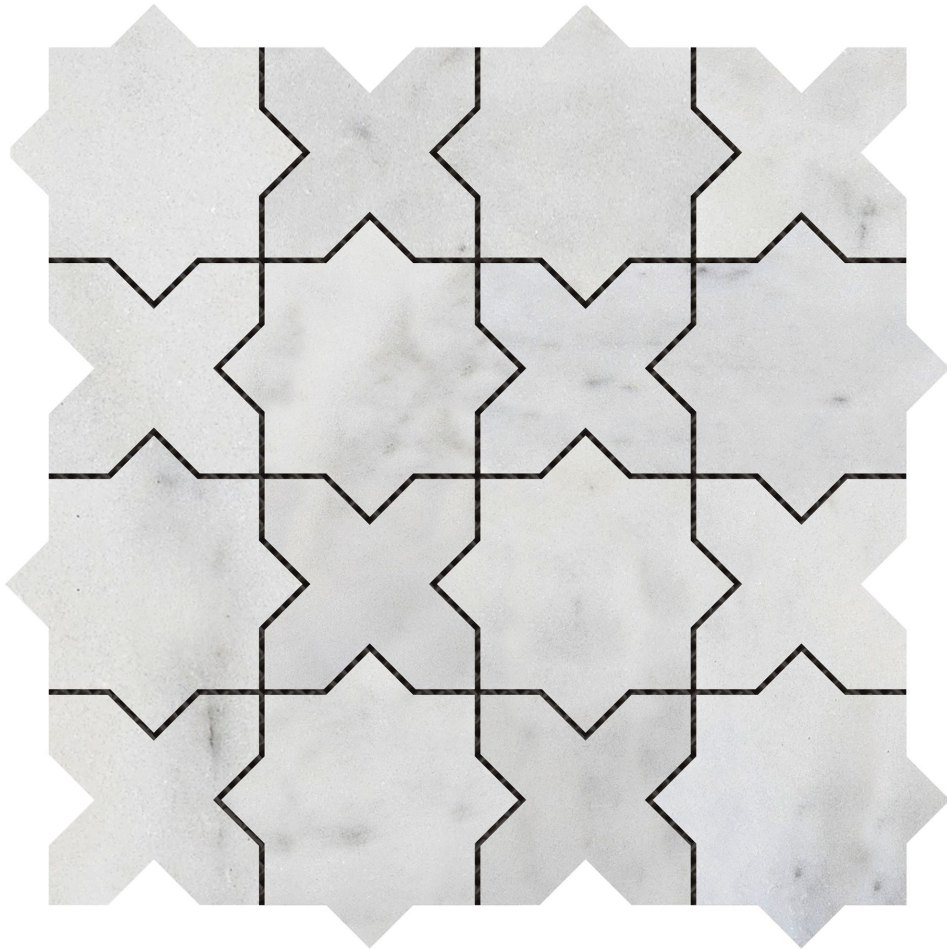

PRODUCT

3\"X3\" CROSS & STAR WHITE GREY MARBLE

Mosaic and Decorative Tile | 12\"x12\" | Marble

ROOM SCENES

TECHNICAL DATA

CODE: RVCHAWM222
NAME: 3"x3" Cross & Star White Grey Marble
SERIES: Chelsea Collection
SIZE: 12"x12"
LOOK: Multi-Look Mosaics
MOSAIC CHIP SIZE: 3"x3"
FAMILY: Mosaic and Decorative Tile
SUITABLE FOR: Backsplash,Indoor,Outdoor,Shower,Pool
TYPOLOGY: Marble
TYPE OF PIECE: Mosaic
USE: Floor and Wall