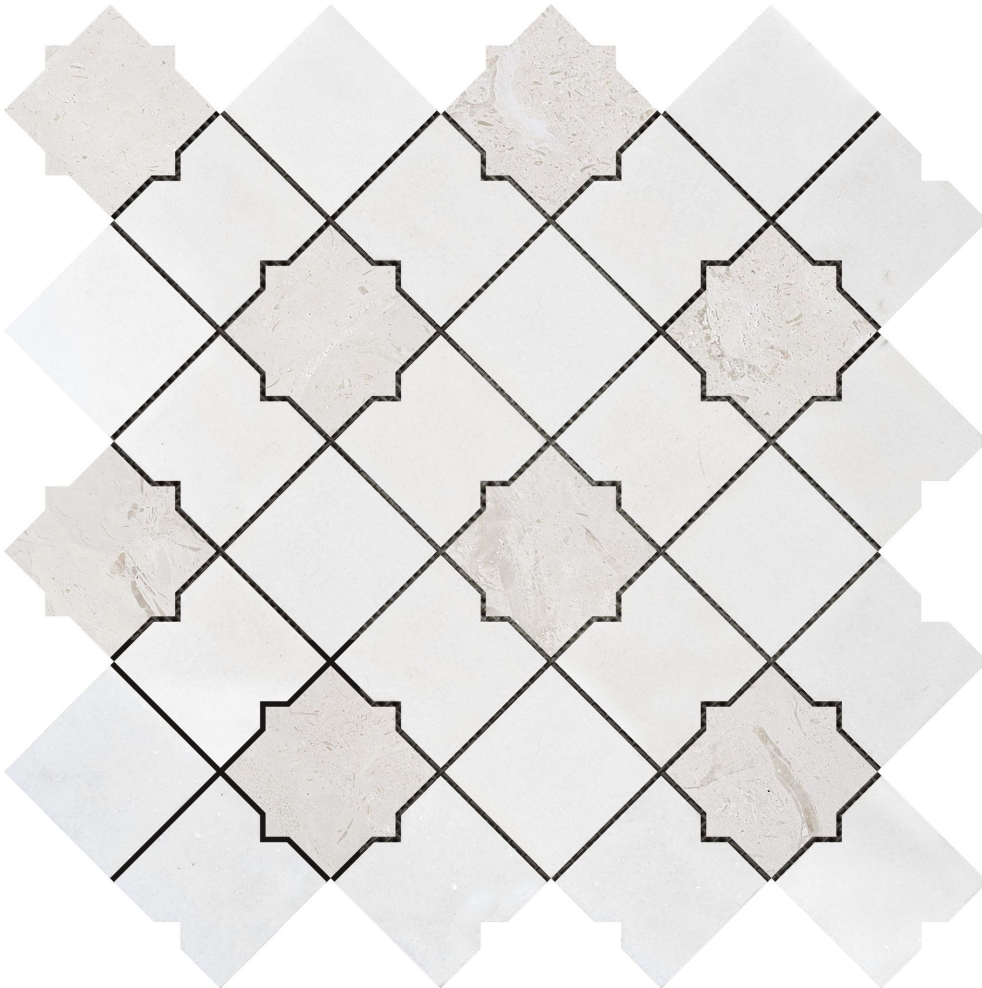

# STAR & SQUARE WHITE & BEIGE MIX MARBLE

---

Mosaic and Decorative Tile | 11"x11" | Marble

**ROOM SCENES**

**TECHNICAL DATA**

CODE: RVCHAWM194  
NAME: Star & Square White & Beige Mix Marble  
SERIES: Chelsea Collection  
SIZE: 11"x11"  
LOOK: Multi-Look Mosaics  
FAMILY: Mosaic and Decorative Tile  
SUITABLE FOR: Backsplash,Indoor,Outdoor,Shower,Pool  
TYPOLOGY: Marble  
TYPE OF PIECE: Mosaic  
USE: Floor and Wall