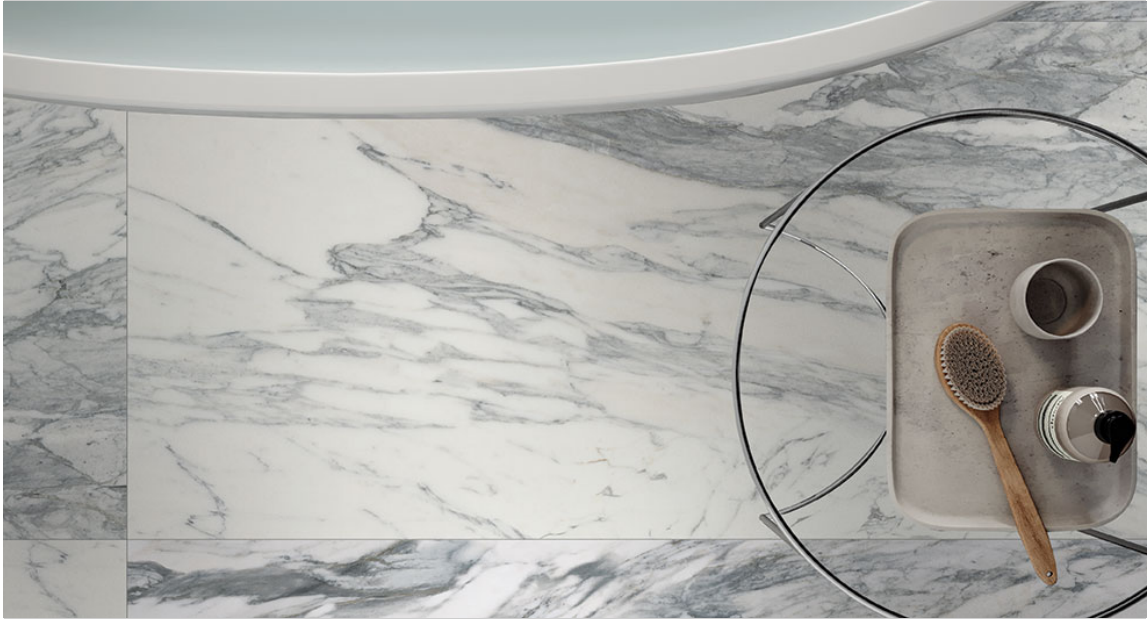

Royal Stoneworks 2" Tuscan Forge Vein Hex
12"x12" | Porcelain

ROOM SCENES

Size	Product type	BOX			PALLET		
		pcs	sqft	lb	boxes	sqft	lb
24"x24"	Field Tile	3	11.52		42		
12"x24"	Field Tile	6	11.52		48		
12"x12"	Mosaic	10	9.69		45		