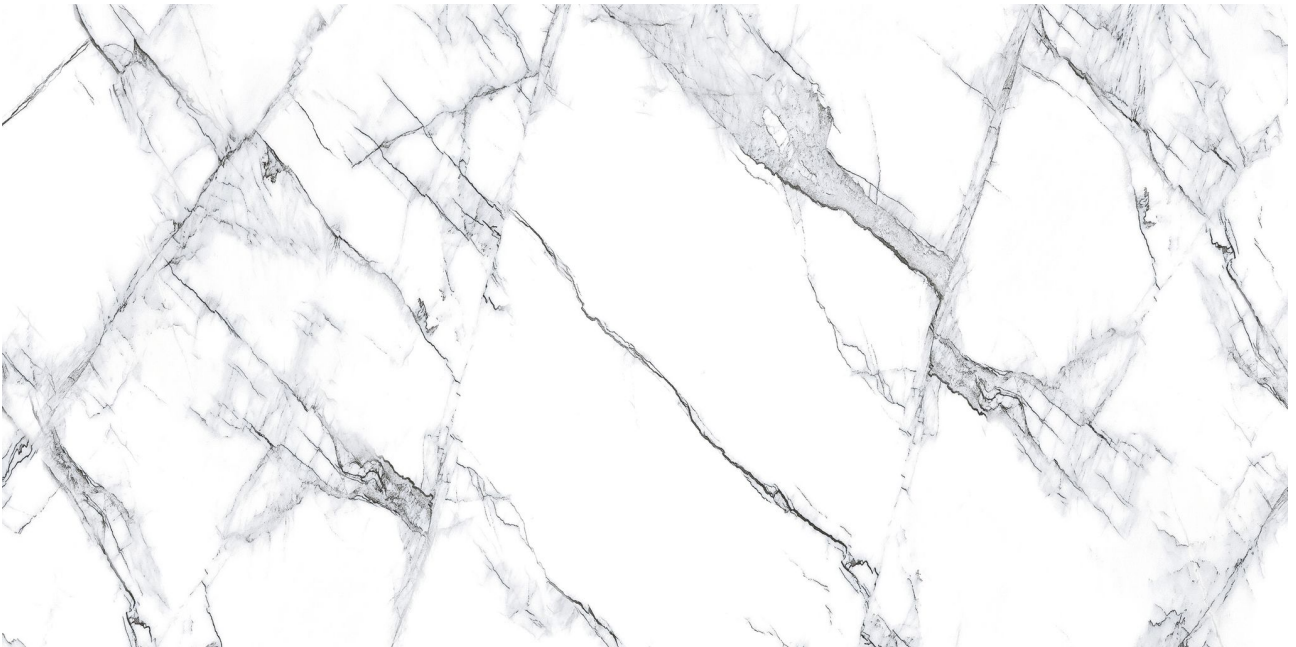

PRODUCT

TREASURE ICE WHITE MARBLE 24X48 POLISHED

Tile | 24"x48" | Porcelain