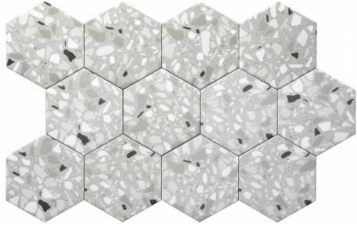

**SERIES
ALTEA**

Terrazo | | Porcelain

PRODUCTS

Altea 5.5X6.3" Grey Hexagon
5.5"x6.3" | Porcelain

ROOM SCENES

Size	Product type	BOX			PALLET		
		pcs	sqft	lb	boxes	sqft	lb
5.5"x6.3"	Field Tile	26	4.74		105		