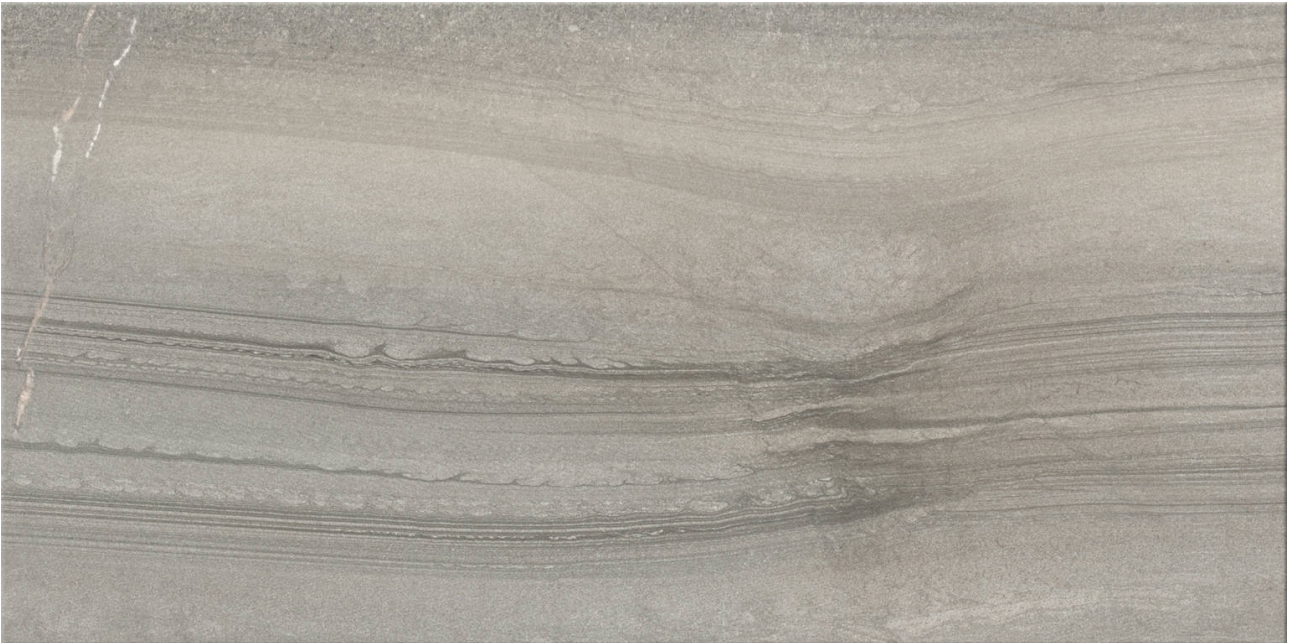

PRODUCT
24X48 SYMPHONY GRAY

Tile | 24"x48" | Porcelain

ROOM SCENES

TECHNICAL DATA

CODE: QURH-SY-2
NAME: 24x48 Symphony Gray
SERIES: Rhythm
SIZE: 24"x48"
FINISH: Matt
LOOK: Marble Look
FROST RESISTANCE: Yes
PEI: 4
FAMILY: Tile
STYLE: Contemporary
SUITABLE FOR: Indoor, Shower
TYPOLOGY: Porcelain
TYPE OF PIECE: Field Tile
USE: Floor and Wall