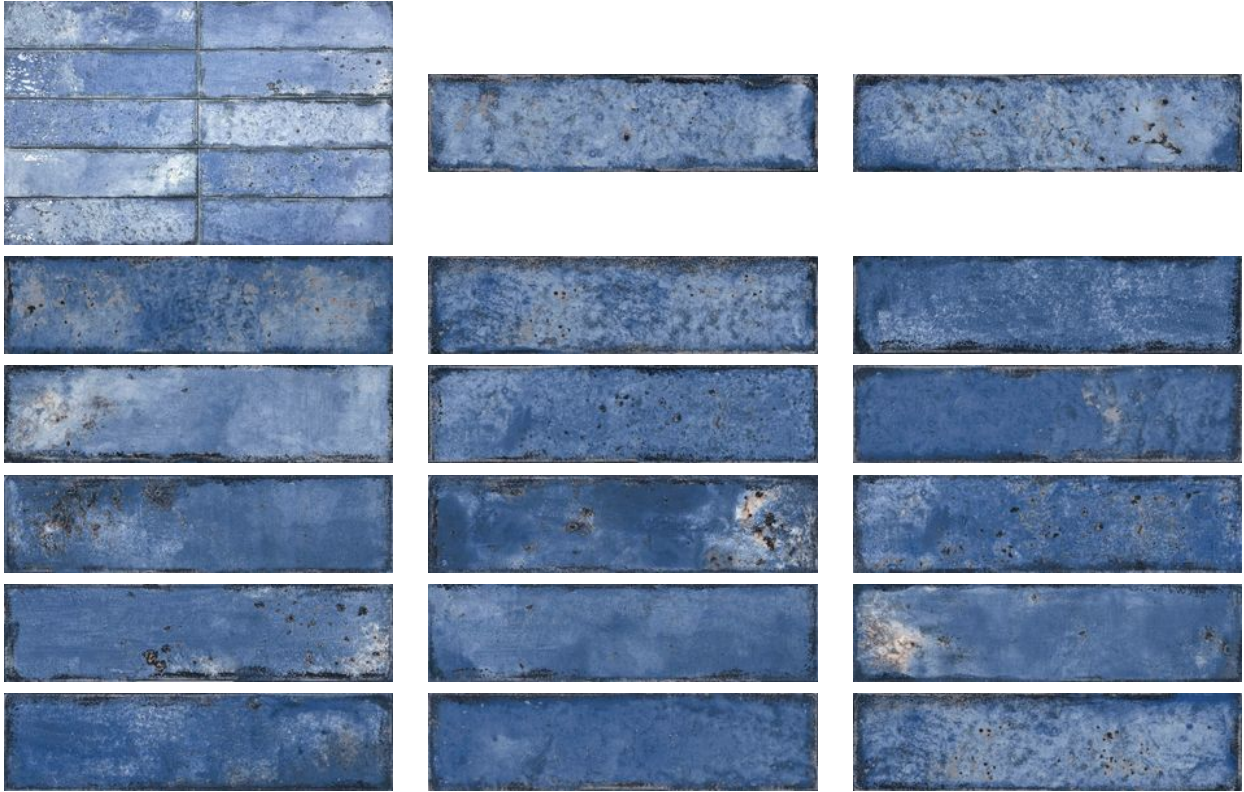

PRODUCT
JAMAICA BLUE 3X11

Tile | 3"x11" | Porcelain

GRAPHIC VARIETY

ROOM SCENES

TECHNICAL DATA

CODE: QUJA-BL-1
NAME: Jamaica Blue 3x11
SERIES: Jamaica
SIZE: 3"x11"
FINISH: Gloss
FROST RESISTANCE: Yes
PEI: 4
FAMILY: Tile
STYLE: Contemporary
SUITABLE FOR: Indoor| Outdoor| Pool| Backsplash| Shower
TYPOLOGY: Porcelain
TYPE OF PIECE: Field Tile
USE: Floor and Wall

PACKING

Size	Product type	BOX			PALLET		
		pcs	sqft	lb	boxes	sqft	lb
3"x11"	Field Tile	26	5.38		104		

WARNING The information contained in this packing list is for guidance only, the contents of the packing may vary. Please consult our sales representatives for an exact list.