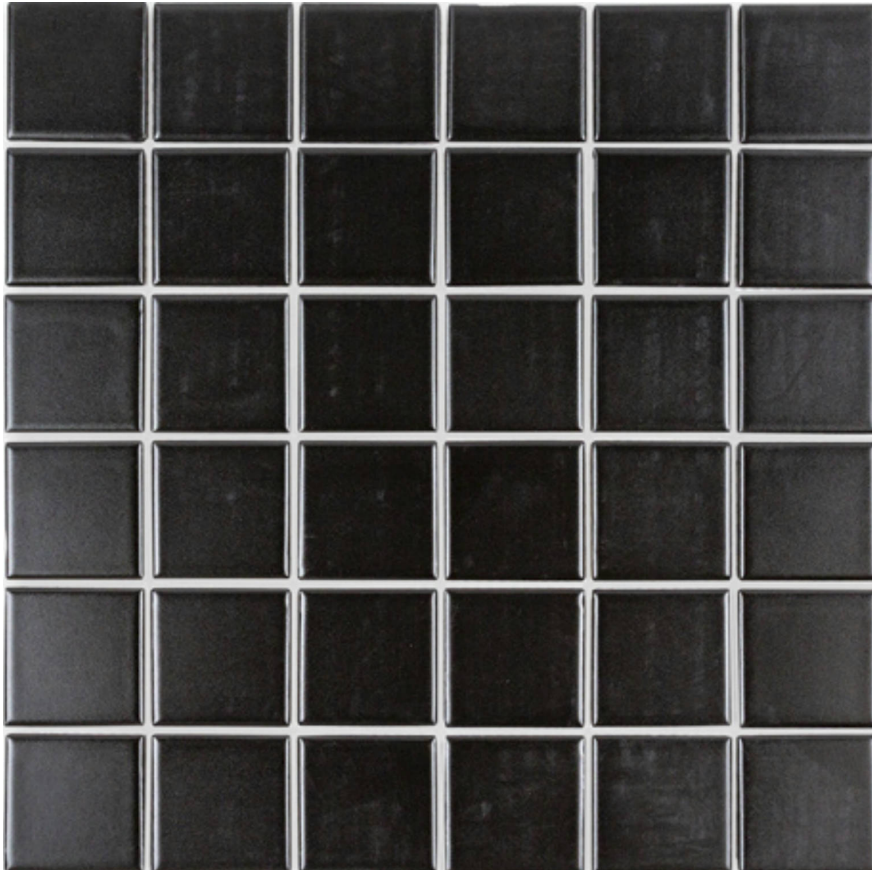

PRODUCT
DESSERT BAR MOSAIC CHOCOLATE

Mosaic and Decorative Tile | 11.88"x11.88" | Porcelain

TECHNICAL DATA

CODE: RVHA006
NAME: Dessert Bar Mosaic Chocolate
SERIES: Hamptons Collection
SIZE: 11.88"x11.88"
LOOK: Multi-Look Mosaics
MOSAIC CHIP SIZE: 2"x2"
FAMILY: Mosaic and Decorative Tile
STYLE: Contemporary
SUITABLE FOR: Backsplash, Indoor
TYPOLOGY: Porcelain
TYPE OF PIECE: Mosaic
USE: Floor and Wall