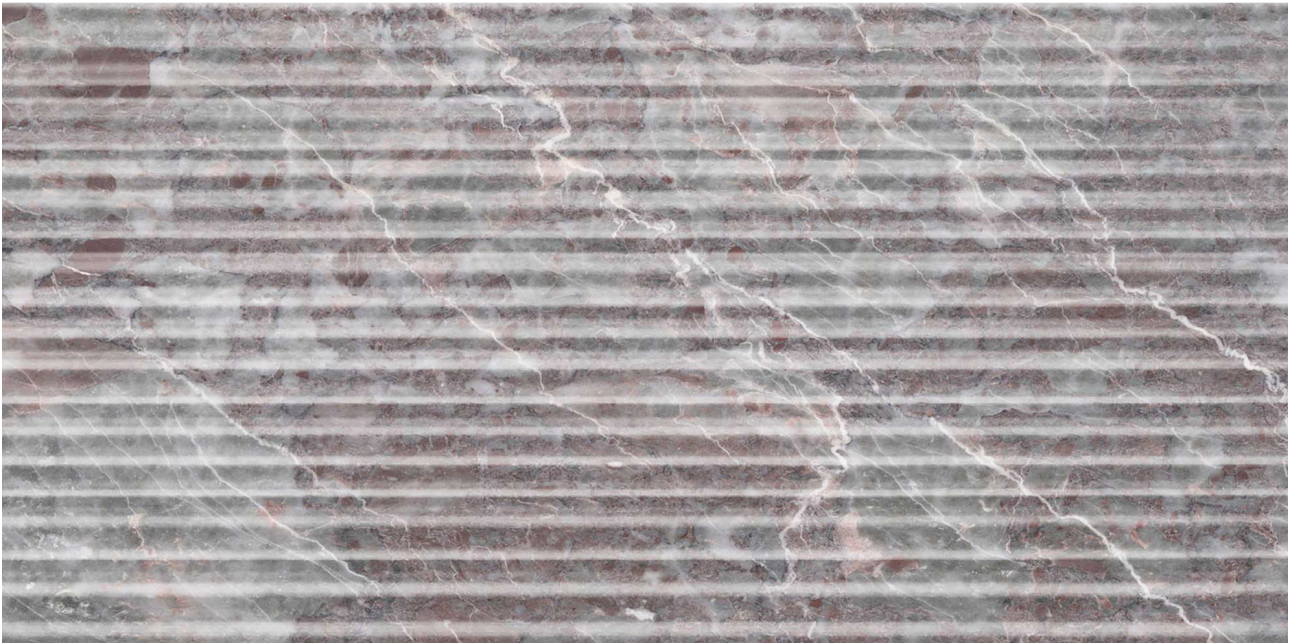

PRODUCT
SERENO BURGUNDY 12X24 CURVA

Stone | 12"x24" | Marble

TECHNICAL DATA

CODE: AS5000-06550
NAME: Sereno Burgundy 12x24 Curva
SERIES: Sereno Burgundy
SIZE: 12"x24"
FINISH: Honed
EDGE: Straight Edge
FAMILY: Stone
SUITABLE FOR: Indoor|Shower
TYPOLOGY: Marble
TYPE OF PIECE: Field Tile
USE: Wall only