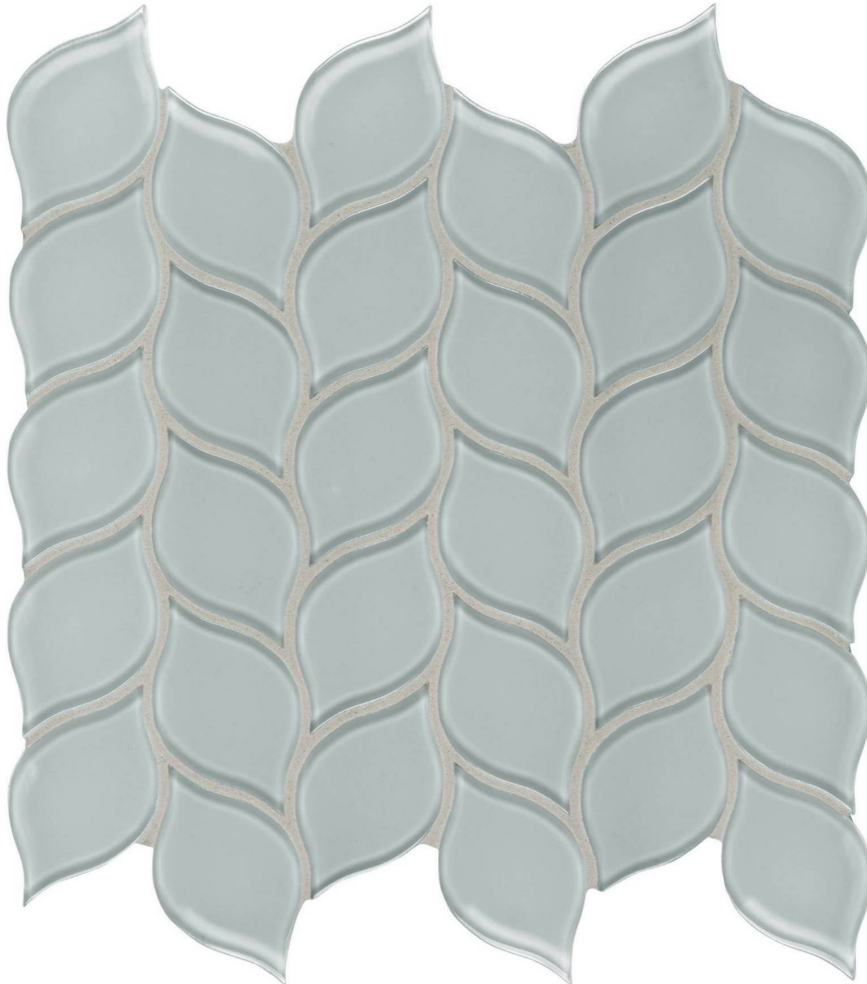

---

**PRODUCT**  
**CLOUD PETAL MOSAIC**

---

Mosaic and Decorative Tile | 12"x12" |

## **TECHNICAL DATA**

CODE: AC35-135  
NAME: Cloud Petal Mosaic  
SERIES: Bliss Element  
SIZE: 12"x12"  
FINISH: Gloss  
LOOK: Glass  
MOSAIC CHIP SIZE: Mesh-Mounted  
FAMILY: Mosaic and Decorative Tile  
STYLE: Classic  
SUITABLE FOR: Indoor|Outdoor  
TYPE OF PIECE: Mosaic  
USE: Wall only