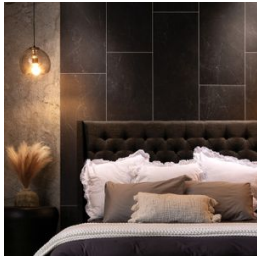

SERIES

ETNA MATTE WALL

Stone Look | | SPC

PRODUCTS

Etna Matte Wall Panel
48x120
48"x120" | SPC

Etna Matte Wall Panel 24x48
24"x48" | SPC

Etna Matte Shower Bench 26x18.63x3
26"x18.63"x3" | SPC

Etna Matte Shower Shelf
14.56x7.12x2
14.5"x7.12"x2" | SPC

ROOM SCENES

Size	Product type	BOX			PALLET		
		pcs	sqft	lb	boxes	sqft	lb
48"x120"	Panel	1					
24"x48"	Panel	5					
26"x18.63"x3"							
14.5"x12"x2"							

WARNING The information contained in this packing list is for guidance only, the contents of the packing may vary. Please consult our sales representatives for an exact list.