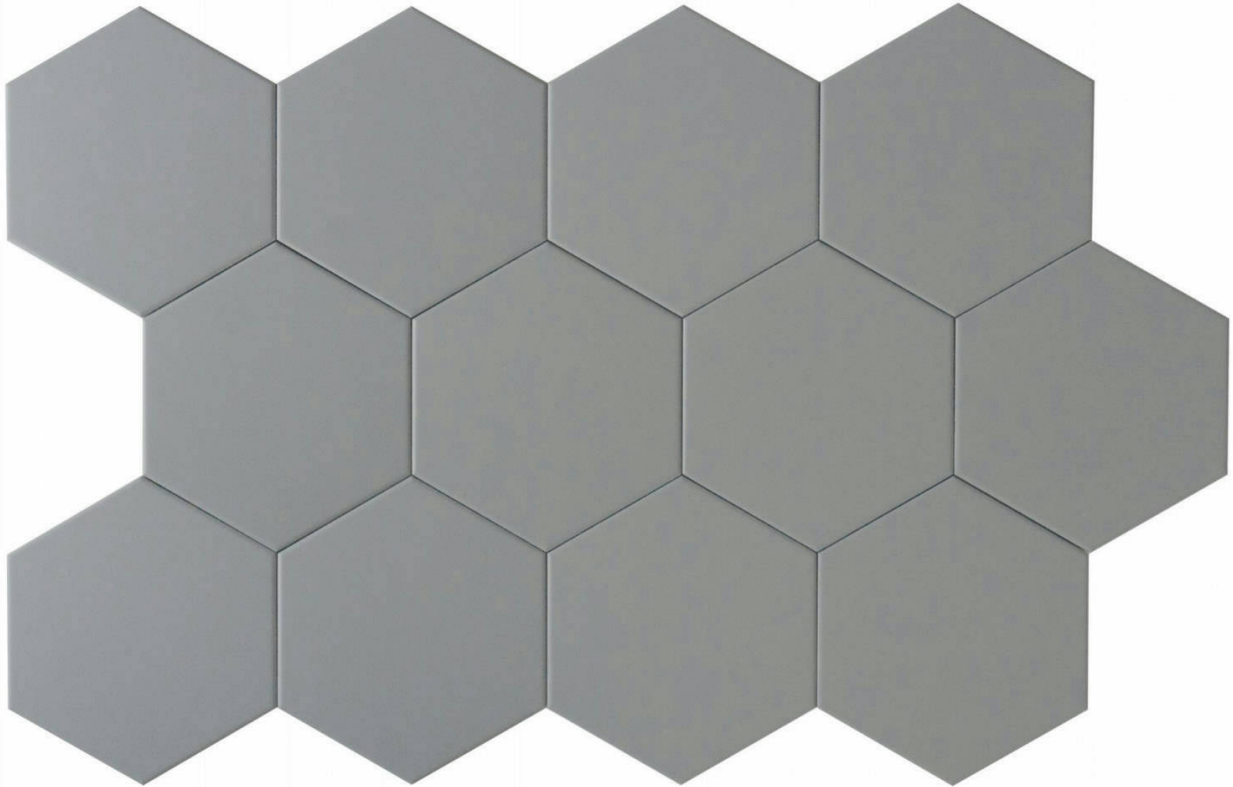

PRODUCT

VIDA 5.5X6.3" GREY HEXAGON

Tile | 5.5"x6.3" | Porcelain

DETAILS

ROOM SCENES

TECHNICAL DATA

CODE: QUVI-GR-1
NAME: Vida 5.5X6.3" Grey Hexagon
SERIES: Vida
SIZE: 5.5"x6.3"
FINISH: Matt
LOOK: Mono-Color
FROST RESISTANCE: Yes
PEI: 3
SHADE VARIATION: V1
FAMILY: Tile
STYLE: Contemporary
SUITABLE FOR: Indoor|Outdoor|Pool|Shower
TYPOLOGY: Porcelain
TYPE OF PIECE: Field Tile
USE: Floor and Wall