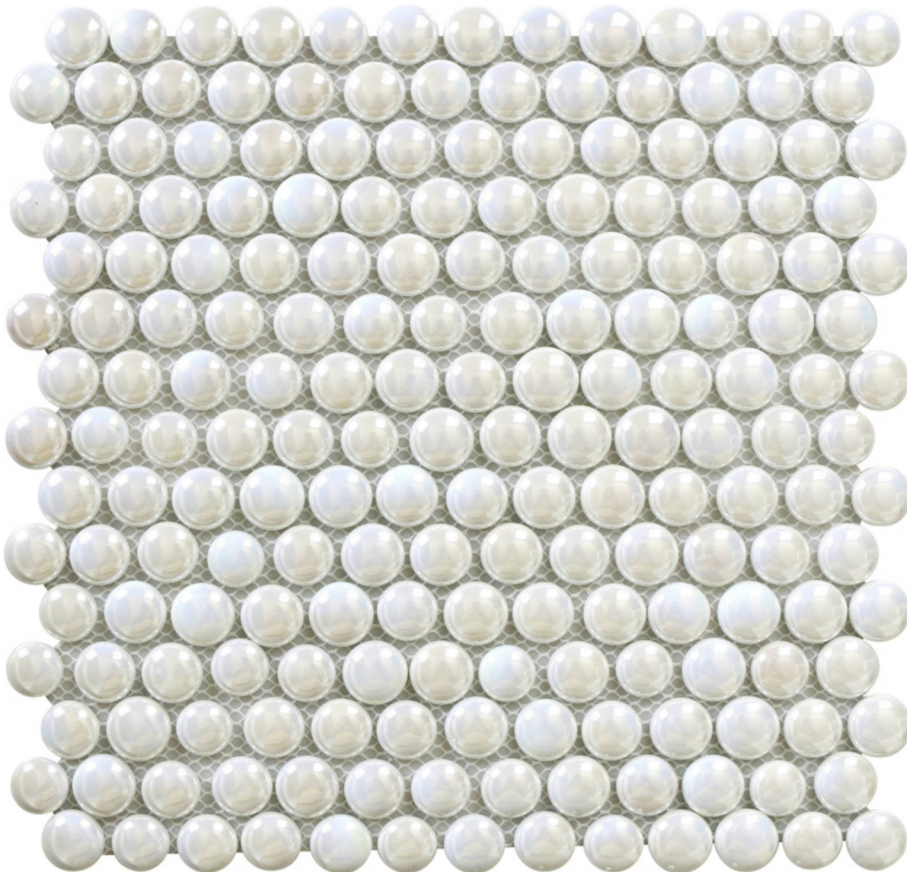

---

**PRODUCT**

**WHITE PENNY ROUND PEBBLES GLASS MOSAIC**

---

Mosaic and Decorative Tile | 11.5"x12" |

## **TECHNICAL DATA**

CODE: RVCHAWV043

NAME: White Penny Round Pebbles Glass Mosaic

SERIES: Chelsea Collection

SIZE: 11.5"x12"

LOOK: Multi-Look Mosaics

FAMILY: Mosaic and Decorative Tile

SUITABLE FOR: Backsplash, Indoor, Outdoor, Shower, Pool