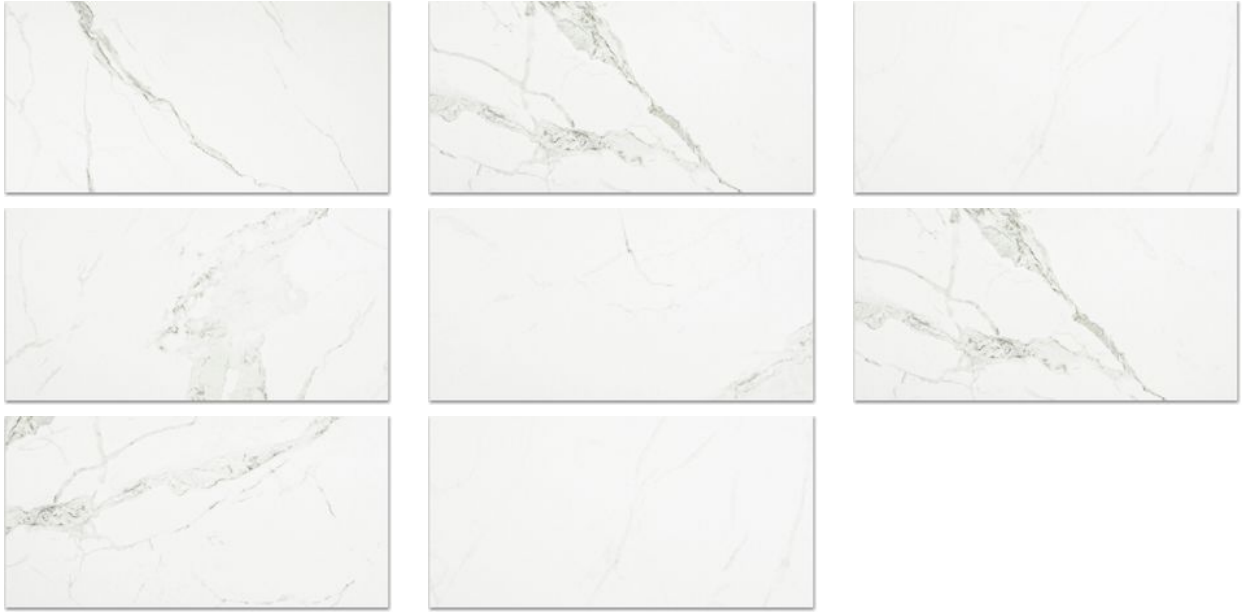

---

**PRODUCT**  
**MATTE LOVE 16X32**

---

Tile | 16"x32" | Porcelain

**GRAPHIC VARIETY**

## **TECHNICAL DATA**

CODE: QUAD-LO-5N  
NAME: Matte Love 16X32  
SERIES: Ardor  
SIZE: 16"x32"  
FINISH: Matt  
LOOK: Marble Look  
FROST RESISTANCE: Yes  
EDGE: Rectified  
FAMILY: Tile  
STYLE: Contemporary  
SUITABLE FOR: Indoor  
TYPOLOGY: Porcelain  
TYPE OF PIECE: Field Tile  
USE: Floor and Wall