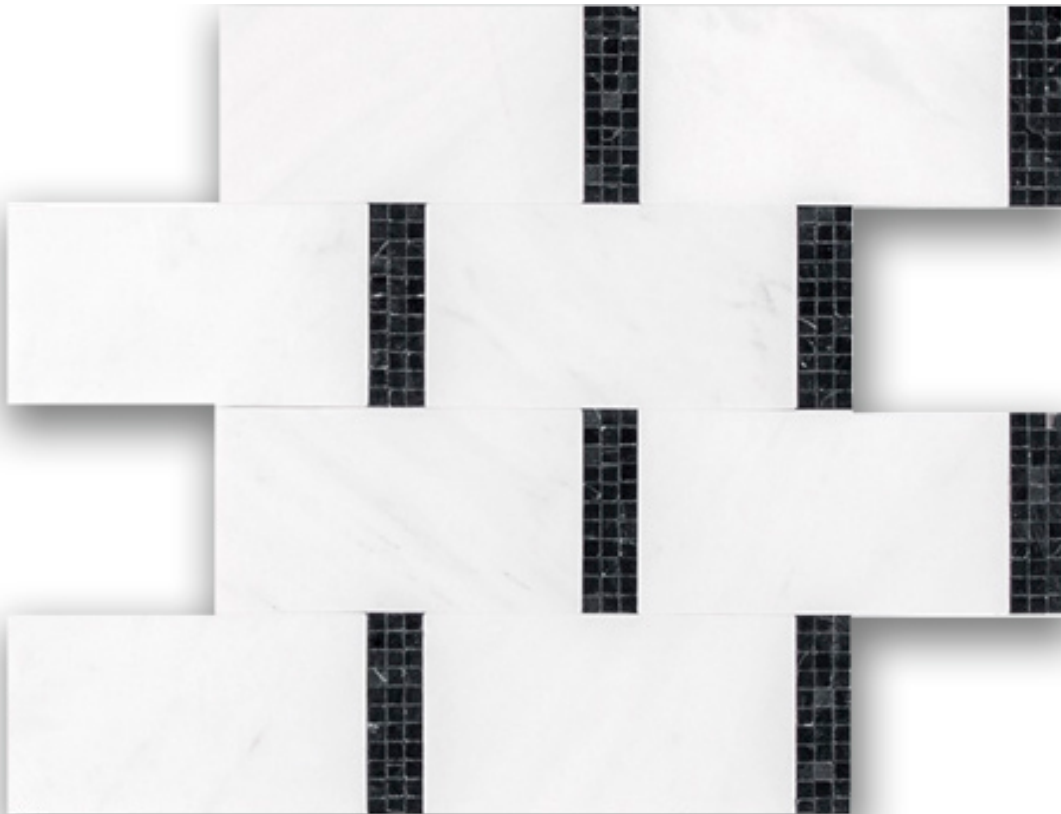

PRODUCT
STARK BRICK MOSAIC MARBLED

Mosaic and Decorative Tile | 3"x12" |

TECHNICAL DATA

CODE: RVHA025
NAME: Stark Brick Mosaic Marbled
SERIES: Hamptons Collection
SIZE: 3"x12"
LOOK: Multi-Look Mosaics
FAMILY: Mosaic and Decorative Tile
STYLE: Contemporary
TYPE OF PIECE: Mosaic
USE: Floor and Wall