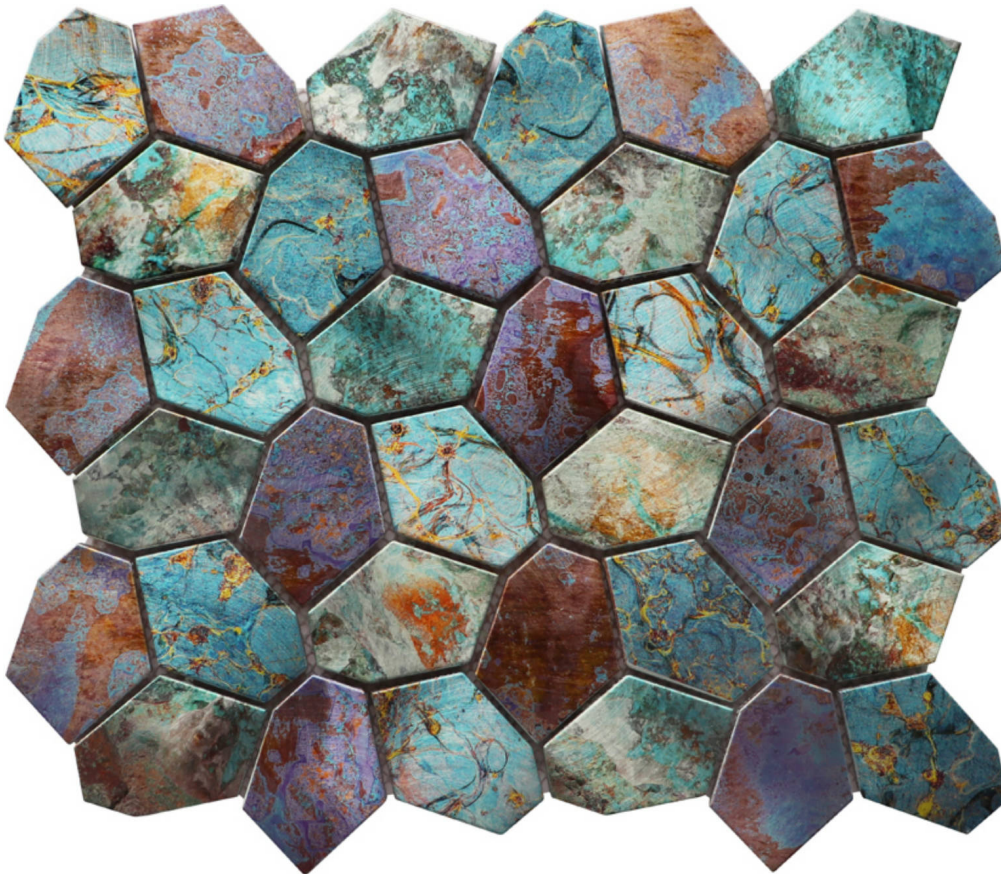

PRODUCT

HEXAGON MIX METALLIC GREEN RUST MOSAIC

Mosaic and Decorative Tile | 11"x12" | Metal

ROOM SCENES

TECHNICAL DATA

CODE: RVCHAWM058
NAME: Hexagon Mix Metallic Green Rust Mosaic
SERIES: Chelsea Collection
SIZE: 11"x12"
LOOK: Multi-Look Mosaics
FAMILY: Mosaic and Decorative Tile
SUITABLE FOR: Backsplash, Indoor, Shower
TYPOLOGY: Metal
TYPE OF PIECE: Mosaic
USE: Wall only