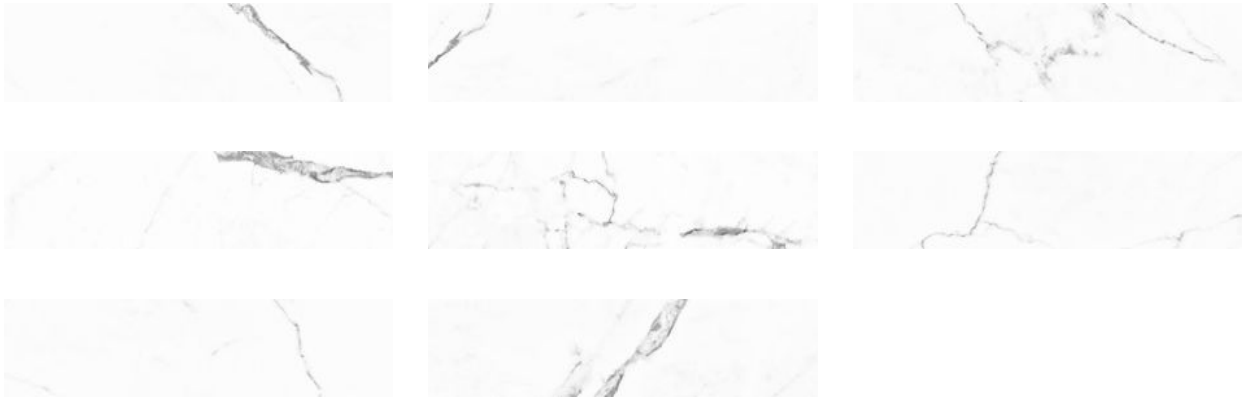

---

**PRODUCT**  
**OBSESSION 2.5X10 STATUARIO**

---

Tile | 2.5"x10" | Glazed Porcelain

**GRAPHIC VARIETY**

**ROOM SCENES**

**TECHNICAL DATA**

CODE: QUOB-ST-1  
NAME: Obsession 2.5x10 Statuario  
SERIES: Obsession  
SIZE: 2.5"x10"  
FINISH: Matt  
LOOK: Marble Look  
FROST RESISTANCE: Yes  
PEI: 4  
SHADE VARIATION: V1  
BREAKING STRENGTH (APH):  $\geq 1300$  N  
CHEMICAL RESISTANCE (APH): GA GLA GHA  
DCOF (APH):  $> 0.42$   
FAMILY: Tile  
MOHS (APH): 6  
R VALUE (APH): R9  
STAIN RESISTANCE (APH): 5  
STYLE: Classic  
SUITABLE FOR: Backsplash|Indoor|Shower  
TYPOLOGY: Glazed Porcelain  
THICKNESS (APH): 9 mm  
TYPE OF PIECE: Field Tile  
USE: Floor and Wall  
NOTES: 1 square metre of graphic variations