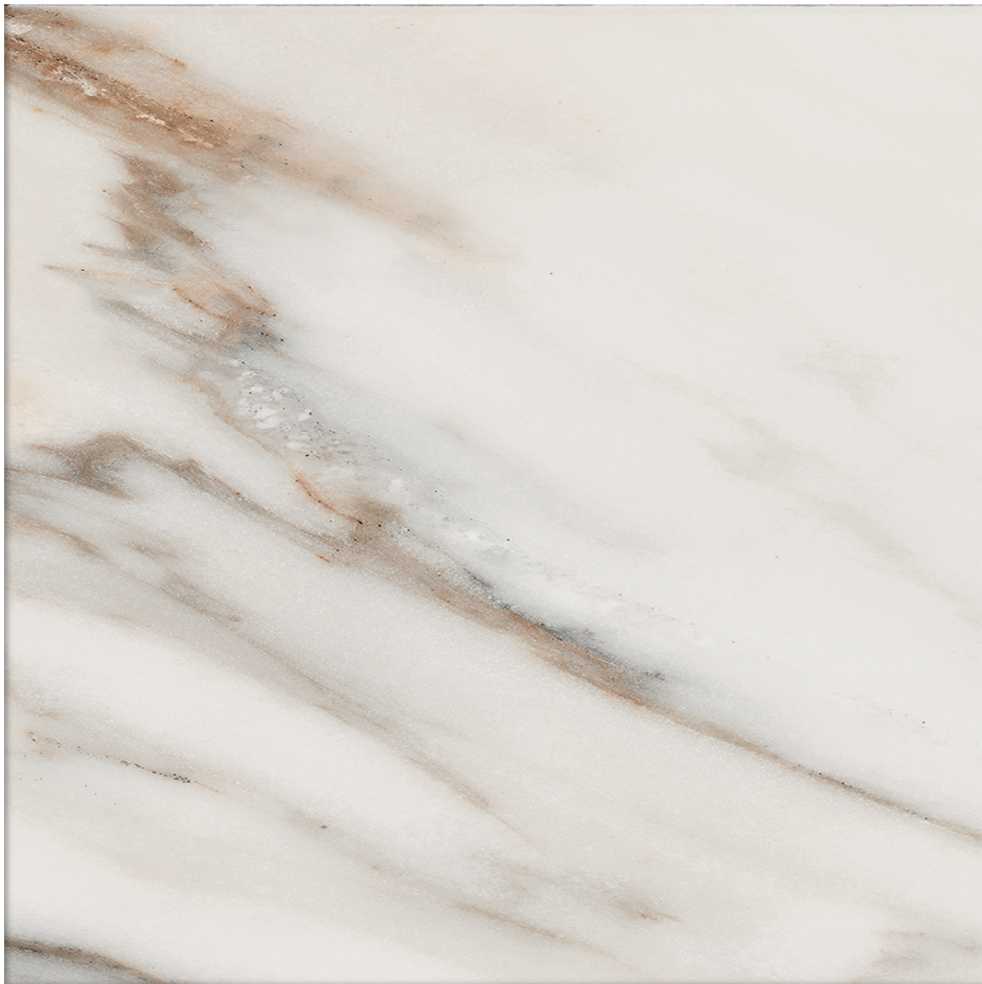

PRODUCT
OBSESSION 10X10 CALACATTA

Tile | 10"x10" | Glazed Porcelain

ROOM SCENES

TECHNICAL DATA

CODE: QUOB-CA-3
NAME: Obsession 10x10 Calacatta
SERIES: Obsession
SIZE: 10"x10"
FINISH: Matt
LOOK: Marble Look
FROST RESISTANCE: Yes
PEI: 4
SHADE VARIATION: V1
BREAKING STRENGTH (APH): ≥ 1300 N
CHEMICAL RESISTANCE (APH): GA GLA GHA
DCOF (APH): > 0.42
FAMILY: Tile
MOHS (APH): 6
R VALUE (APH): R9
STAIN RESISTANCE (APH): 5
STYLE: Classic
SUITABLE FOR: Backsplash|Indoor|Shower
TYPOLOGY: Glazed Porcelain
THICKNESS (APH): 9 mm
TYPE OF PIECE: Field Tile
USE: Floor and Wall
NOTES: 22 graphic variations