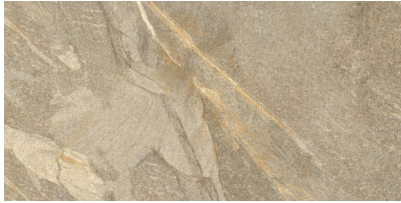

SERIES
CAPRI

Stone Look | | Porcelain

PRODUCTS

Capri Beige 12X24
12"x24" | Porcelain

Capri Grey 12X24
12"x24" | Porcelain

Capri Light Grey 12X24
12"x24" | Porcelain

Capri Beige 2X2 Mosaic
12"x12" | Porcelain

Capri Grey 2X2 Mosaic
12"x12" | Porcelain

Capri Light Grey 2X2 Mosaic
12"x12" | Porcelain

Capri Beige 3X12 SB
3"x12" | Porcelain

Capri Grey 3X12 SB
3"x12" | Porcelain

Capri Light Grey 3X12 SB
3"x12" | Porcelain