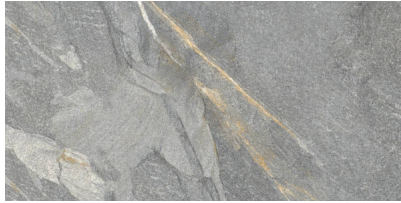

SERIES
CAPRI

Stone Look | | Porcelain

PRODUCTS

Capri Beige 12X24
12"x24" | Porcelain

Capri Grey 12X24
12"x24" | Porcelain

Capri Light Grey 12X24
12"x24" | Porcelain

Capri Beige 2X2 Mosaic
12"x12" | Porcelain