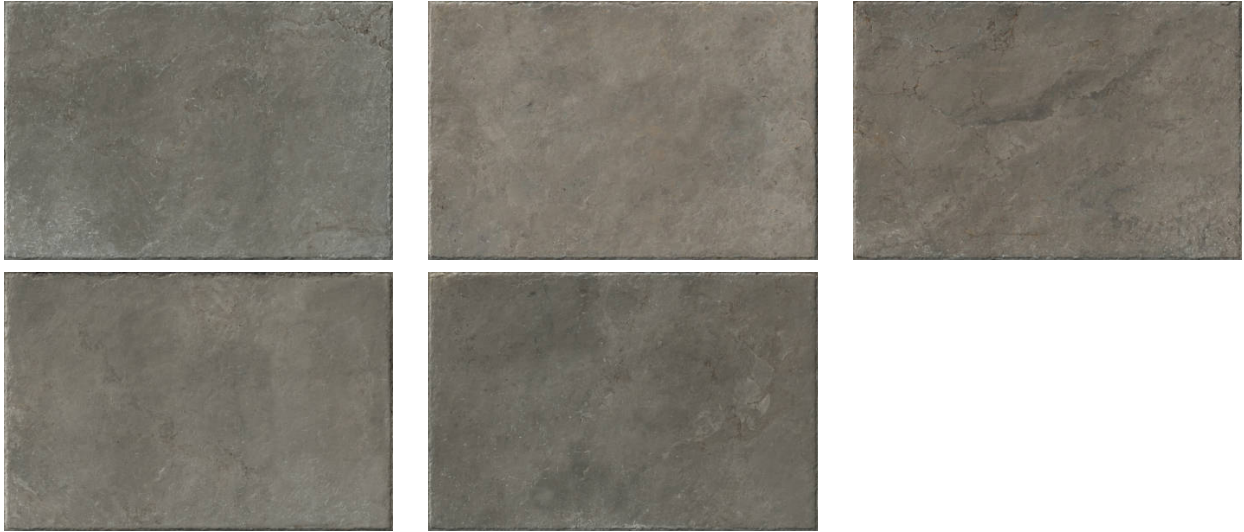

---

**PRODUCT**  
**MENFI GREY 24X36"**

---

Tile | 24"x36" | Porcelain

**GRAPHIC VARIETY**

**DETAILS**

**ROOM SCENES**

## **TECHNICAL DATA**

CODE: QUEL-ME-3  
NAME: Menfi Grey 24X36"  
SERIES: Elevation  
SIZE: 24"x36"  
FINISH: Natural  
LOOK: Stone Look  
FROST RESISTANCE: Yes  
PEI: 4  
EDGE: Rectified  
FAMILY: Tile  
STYLE: Traditional  
SUITABLE FOR: |Indoor|Shower  
TYPOLOGY: Porcelain  
THICKNESS (APH): 10 mm  
TYPE OF PIECE: Field Tile  
USE: Floor and Wall