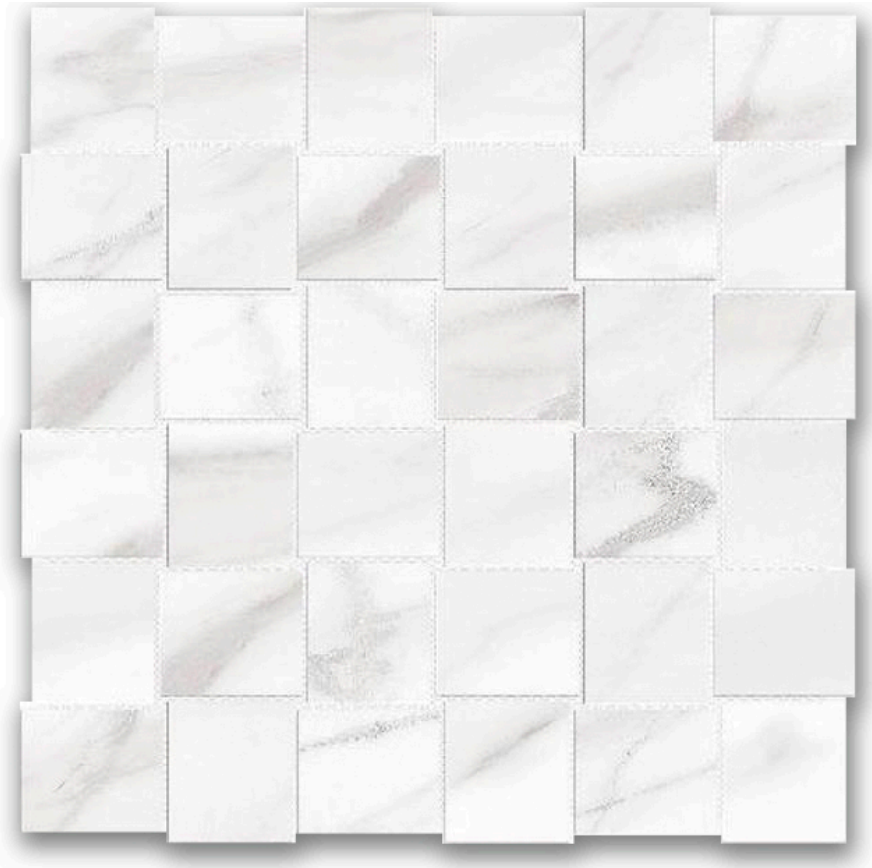

# MATTE 2X2 INFATUATION BASKETWEAVE MOSAIC

---

Tile | 12"x12" | Porcelain

**TECHNICAL DATA**

CODE: QUAD-IF-M1N  
NAME: Matte 2X2 Infatuation Basketweave Mosaic  
SERIES: Ardor  
SIZE: 12"x12"  
FINISH: Matt  
LOOK: Marble Look  
FROST RESISTANCE: Yes  
MOSAIC CHIP SIZE: 2"x2"  
EDGE: Rectified  
FAMILY: Tile  
STYLE: Contemporary  
SUITABLE FOR: Backsplash|Indoor  
TYPOLOGY: Porcelain  
TYPE OF PIECE: Mosaic  
USE: Floor and Wall