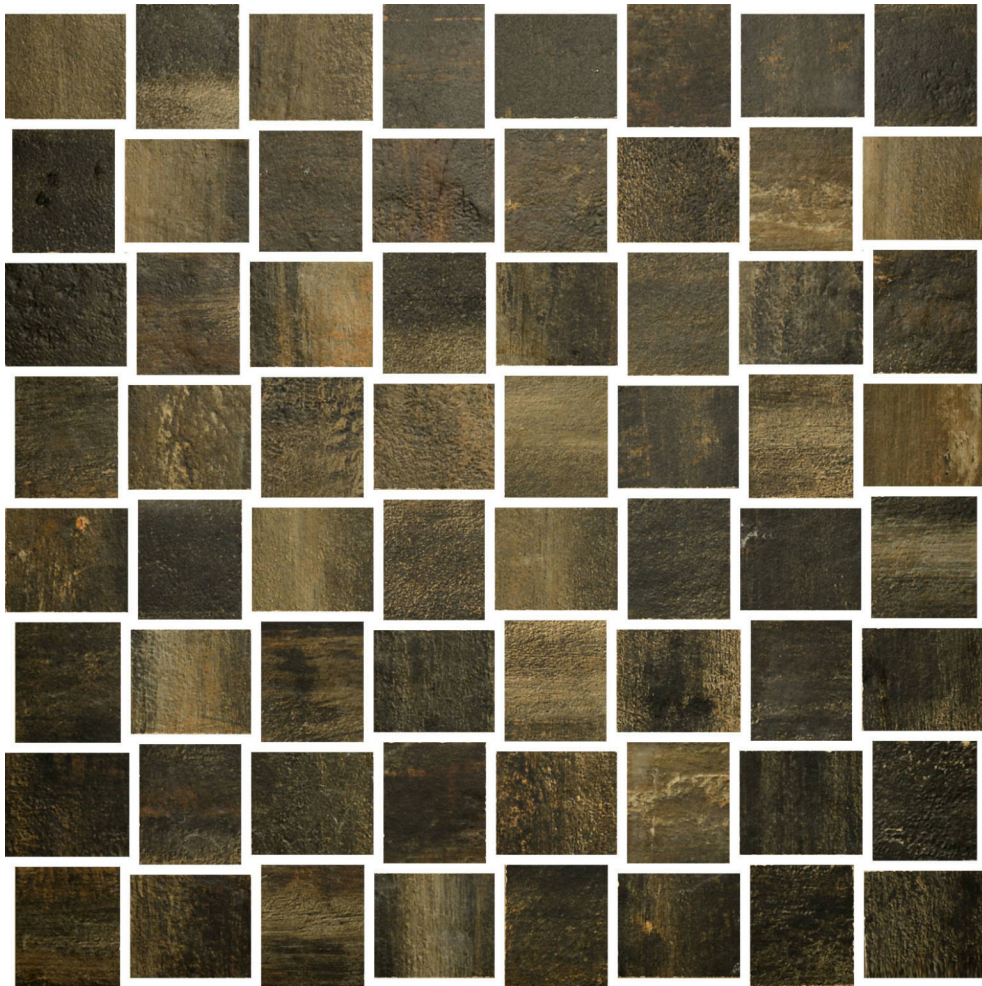

---

**PRODUCT**  
**TAURUS NERO 12X12 MOSAIC**

---

Tile | 12"x12" | Porcelain

**GRAPHIC VARIETY**

## **TECHNICAL DATA**

CODE: QUIN-TA-M  
NAME: Taurus Nero 12X12 Mosaic  
SERIES: Infinity  
SIZE: 12"x12"  
FINISH: Matt  
LOOK: Stone Look  
FROST RESISTANCE: Yes  
MOSAIC CHIP SIZE: Mesh-Mounted  
FAMILY: Tile  
STYLE: Contemporary  
SUITABLE FOR: Indoor  
TYPOLOGY: Porcelain  
TYPE OF PIECE: Mosaic  
USE: Floor and Wall