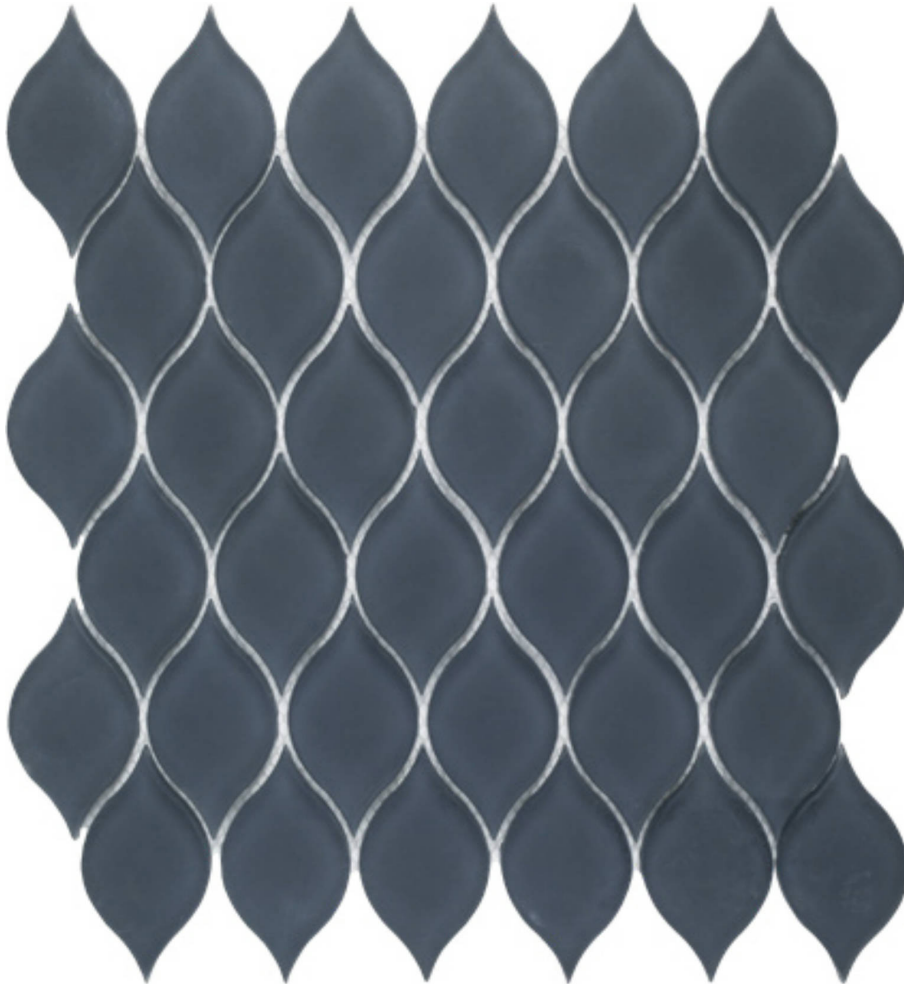

PRODUCT
WAVES MOSAIC

Mosaic and Decorative Tile | 9.5"x10.88" | Glass

ROOM SCENES

TECHNICAL DATA

CODE: RVHA032
NAME: Waves Mosaic
SERIES: Hamptons Collection
SIZE: 9.5"x10.88"
LOOK: Multi-Look Mosaics
FAMILY: Mosaic and Decorative Tile
STYLE: Contemporary
SUITABLE FOR: Backsplash, Indoor
TYPOLOGY: Glass
TYPE OF PIECE: Mosaic
USE: Wall only