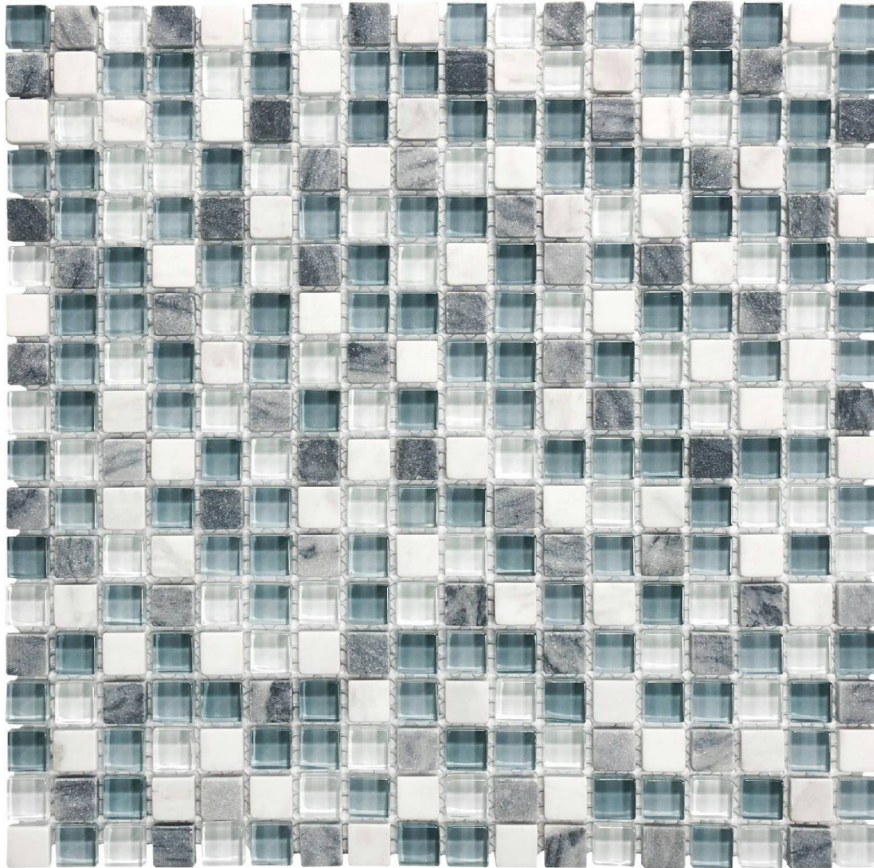

PRODUCT

5/8X5/8 WATERFALL MOSAIC

Mosaic and Decorative Tile | 12"x12" | Mixed Materials

TECHNICAL DATA

CODE: AC35-007
NAME: 5/8X5/8 Waterfall Mosaic
SERIES: Bliss
SIZE: 12"x12"
FINISH: Matt
LOOK: Multi-Look Mosaics
FAMILY: Mosaic and Decorative Tile
SUITABLE FOR: Indoor
TYPOLOGY: Mixed Materials
TYPE OF PIECE: Mosaic
USE: Floor and Wall
NOTES: Number Of Rows Per Sheet = 18