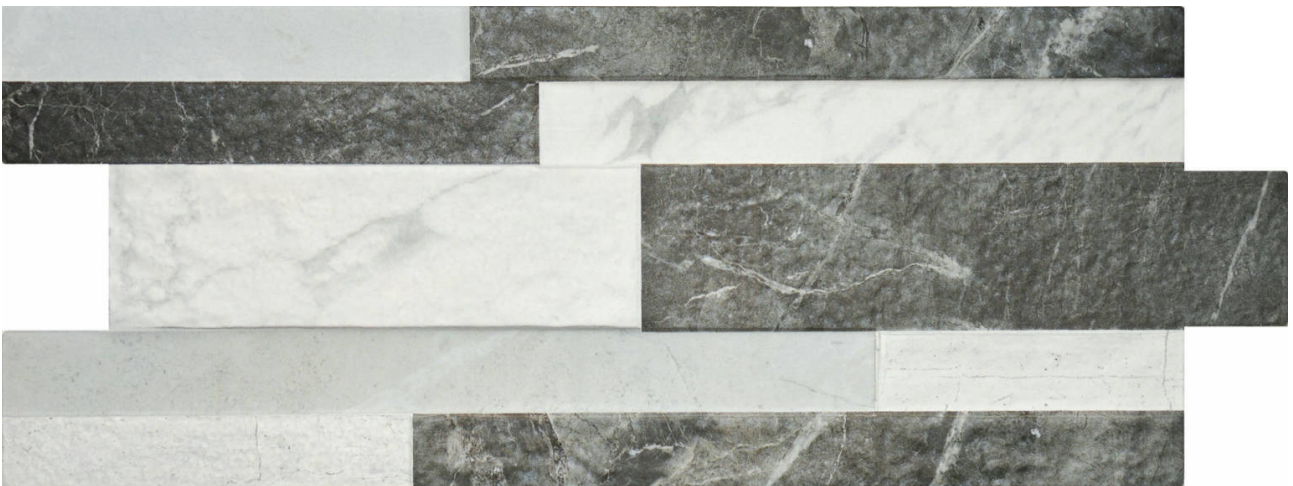

PRODUCT
VENEZIA MIX 6X16

Tile | 6"x16" | Porcelain

GRAPHIC VARIETY

ROOM SCENES

TECHNICAL DATA

CODE: QUMI-VM-1
NAME: Venezia Mix 6X16
SERIES: Milan
SIZE: 6"x16"
FINISH: Matt
LOOK: Stone Look
FROST RESISTANCE: Yes
FAMILY: Tile
STYLE: Classic
SUITABLE FOR: Indoor
TYPOLOGY: Porcelain
TYPE OF PIECE: Mosaic
USE: Wall only