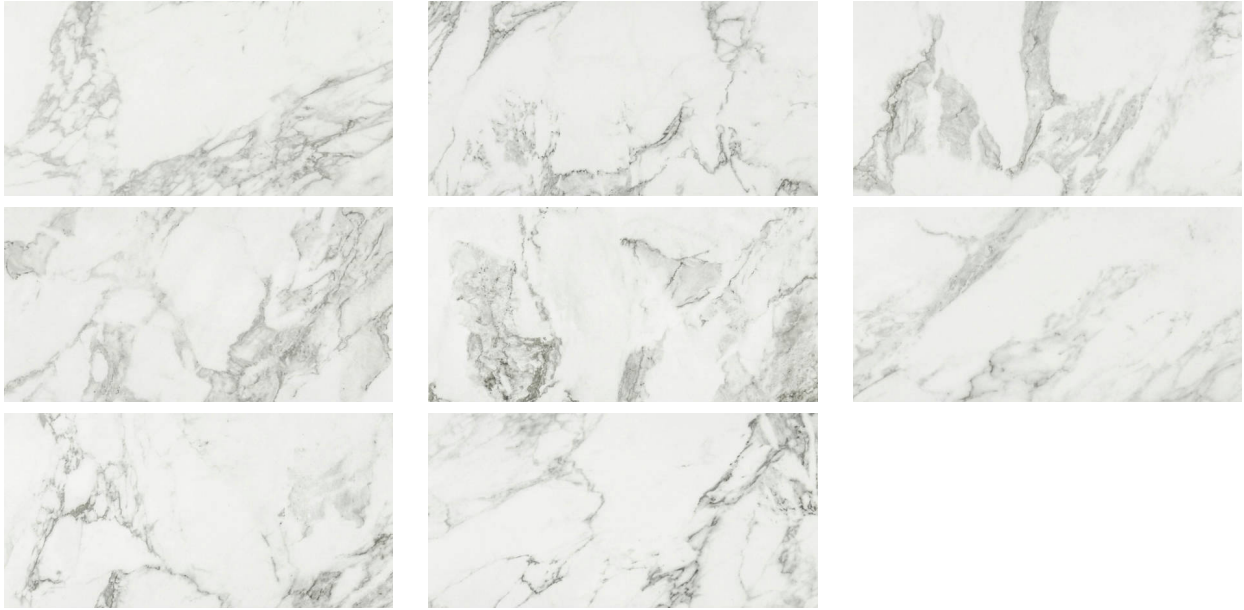

PRODUCT

ARABESCATO VERONA POLISHED 24X48

Tile | 24"x48" | Glazed Porcelain

GRAPHIC VARIETY

ROOM SCENES

TECHNICAL DATA

CODE: QULX-AR-4PN
NAME: Arabescato Verona Polished 24X48
SERIES: Luxury
SIZE: 24"x48"
FINISH: Polished
LOOK: Marble Look
FROST RESISTANCE: Yes
PEI: 4
EDGE: Rectified
FAMILY: Tile
STYLE: Contemporary
SUITABLE FOR: Indoor|Shower
TYPOLOGY: Glazed Porcelain
TYPE OF PIECE: Field Tile
USE: Floor and Wall