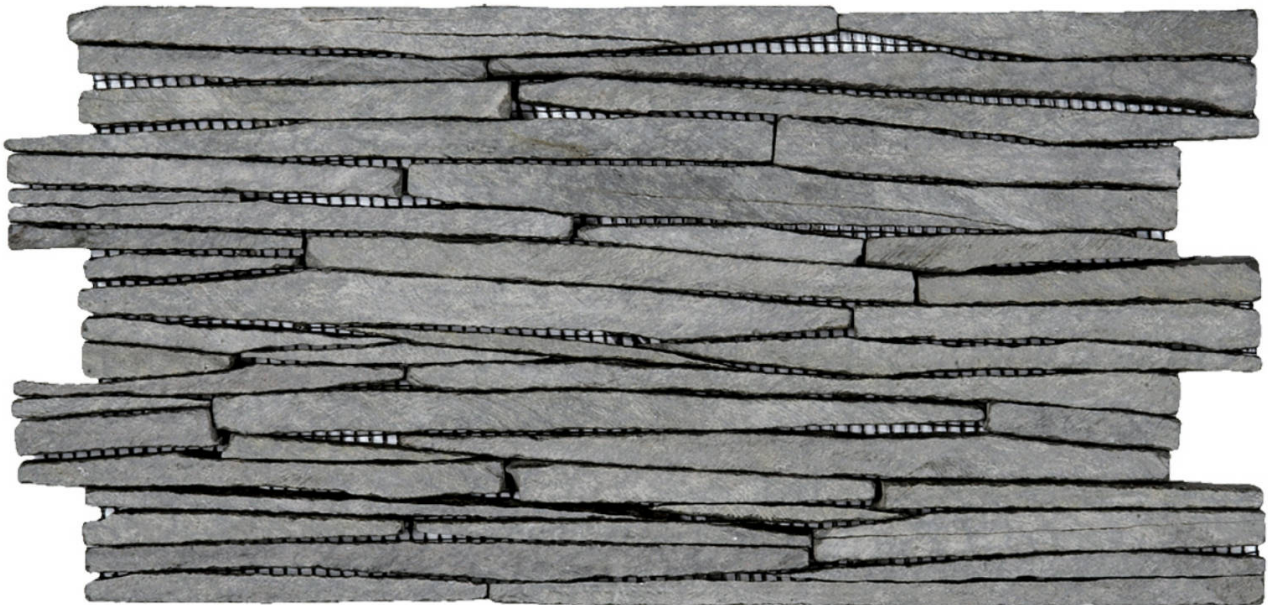

---

**PRODUCT**

**GREY SLICED SLATE INTERLOCKING MOSAIC**

---

Mosaic and Decorative Tile | 6"x12" | Natural Stone

**ROOM SCENES**

## **TECHNICAL DATA**

CODE: RVCHAWA014  
NAME: Grey Sliced Slate Interlocking Mosaic  
SERIES: Chelsea Collection  
SIZE: 6"x12"  
FINISH: Matt  
LOOK: Multi-Look Mosaics  
FAMILY: Mosaic and Decorative Tile  
SUITABLE FOR: Backsplash,Indoor,Outdoor,Shower,Pool  
TYPOLOGY: Natural Stone  
TYPE OF PIECE: Mosaic  
USE: Wall only