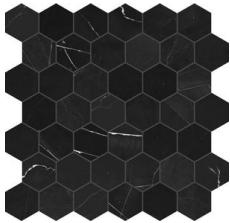

SERIES

GALAXIA NERO

|| Marble

A black marble with infinite depth and a noble quality that radiates royalty. Galaxia Nero®'s dark background is traversed by seams of grey, evoking both the earth's fault lines and the infinite profundities of outer space.

PRODUCTS

Galaxia Nero 12x24
12"x24" | Marble

Galaxia Nero 24 Picket
12"x20" | Marble

Galaxia Nero 1.25 Penny Round Mosaic
10"x14" | Marble

Galaxia Nero 2 Hexagon Mosaic
12"x12" | Marble

Galaxia Nero 2x6 Picket Mosaic
10.5"x12" | Marble

Galaxia Nero 3x12
3"x12" | Marble

Galaxia Nero 1.25x12 Deco-Bar
1.25"x12" | Marble

Galaxia Nero .5x12 Deco-Bar
0.5"x12" | Marble

ROOM SCENES

Size	Product type	BOX			PALLET		
		pcs	sqft	lb	boxes	sqft	lb
12"x24"	Field Tile	4	7.97	52.492		382.56	
12"x20"	Field Tile	4	6.46	39.684		310.08	
10"x14"	Mosaic	5	4.95	25.465		49.5	
12"x12"	Mosaic	5	4.95	26.345		49.5	
10.5"x12"	Mosaic	5	4.41	22.31		44.1	
3"x12"	Field Tile	30	7.43	48.42		334.35	
1.25"x12"	Trim	5	4.41	22.82		44.1	
0.5"x12"	Trim	50		17.4			