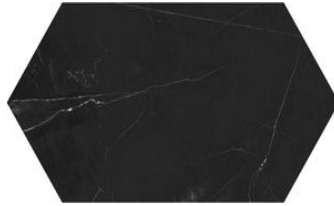

SERIES

GALAXIA NERO

|| Marble

A black marble with infinite depth and a noble quality that radiates royalty. Galaxia Nero®'s dark background is traversed by seams of grey, evoking both the earth's fault lines and the infinite profundities of outer space.

PRODUCTS

Galaxia Nero 12x24
12"x24" | Marble

Galaxia Nero 24 Picket
12"x20" | Marble

Galaxia Nero 1.25 Penny Round Mosaic
10"x14" | Marble

Galaxia Nero 2 Hexagon Mosaic
12"x12" | Marble

Galaxia Nero 2x6 Picket Mosaic
10.5"x12" | Marble