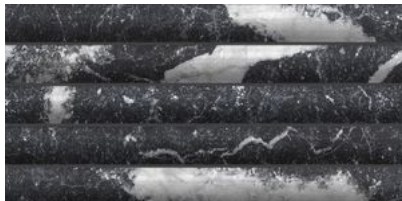

Obsession 5x10 Nero
5"x10" | Glazed Porcelain