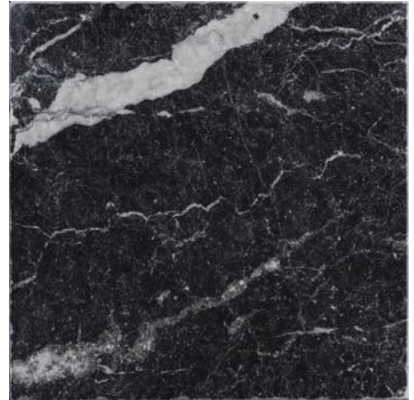

Obsession 10x10 Nero
10"x10" | Glazed Porcelain