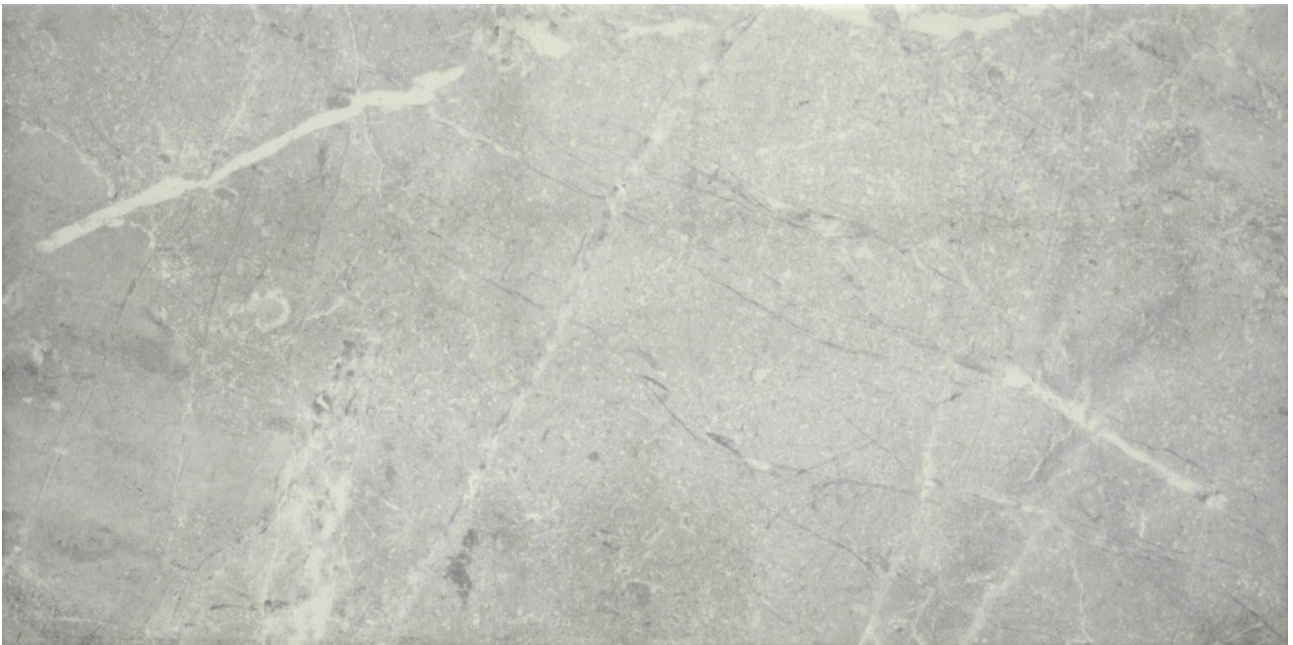

PRODUCT
10X20 MICA

Tile | 10"x20" | Glazed Porcelain

GRAPHIC VARIETY

ROOM SCENES

TECHNICAL DATA

CODE: AC65-023
NAME: 10X20 Mica
SERIES: Regency
SIZE: 10"x20"
FINISH: Gloss
LOOK: Marble Look
FAMILY: Tile
STYLE: Classic
SUITABLE FOR: Indoor|Shower
TYPOLOGY: Glazed Porcelain
TYPE OF PIECE: Field Tile
USE: Floor and Wall