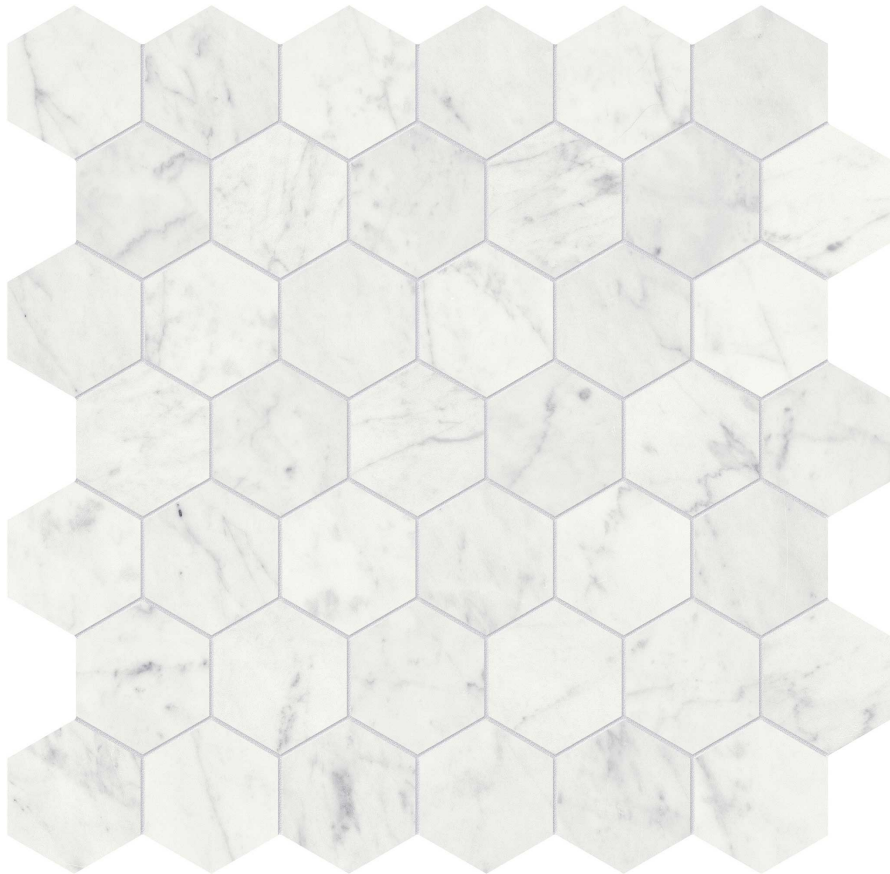

PRODUCT

ETERNA BIANCO 2 POLISHED HEXAGON MOSAIC

Stone | 12"x12" | Marble

ROOM SCENES

TECHNICAL DATA

CODE: AS5001-02690

NAME: Eterna Bianco 2 Polished Hexagon Mosaic

SERIES: Eterna Bianco

SIZE: 12"x12"

FINISH: Polished

MOSAIC CHIP SIZE: 2"x2"

FAMILY: Stone

SUITABLE FOR: Indoor|Shower

TPOLOGY: Marble

TYPE OF PIECE: Mosaic

USE: Floor and Wall