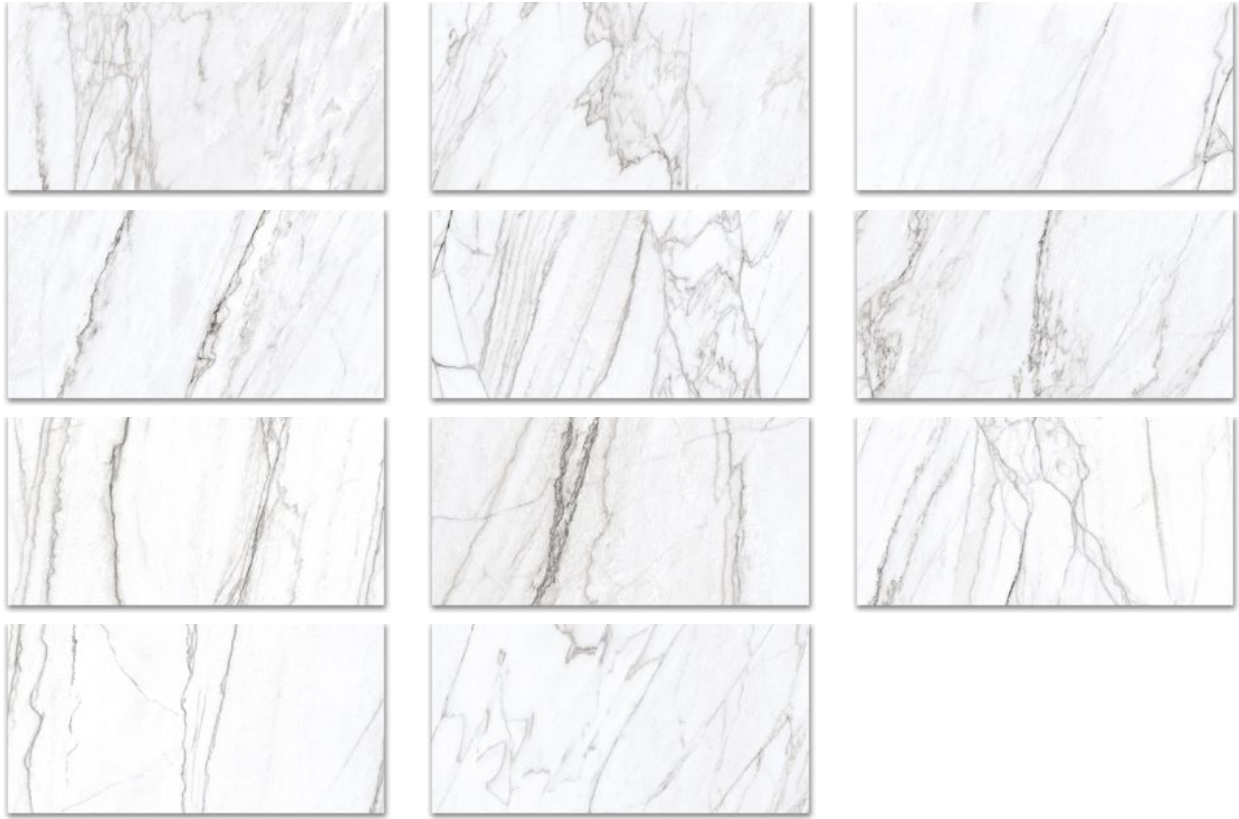

PRODUCT
12X24 MATTE GLAMOUR WHITE

Tile | 12"x24" | Porcelain

GRAPHIC VARIETY

TECHNICAL DATA

CODE: QUMY-GL-1M

NAME: 12X24 Matte Glamour White

SERIES: Mystique

SIZE: 12"x24"

FINISH: Matt

LOOK: Marble Look

FROST RESISTANCE: Yes

PEI: 4

SHADE VARIATION: V4

CHEMICAL RESISTANCE (APH): Not Affected

EDGE: Rectified

FAMILY: Tile

STAIN RESISTANCE (APH): Not Affected

STYLE: Contemporary

SUITABLE FOR: Indoor|Shower

TPOLOGY: Porcelain

THICKNESS (APH): 10 mm

TYPE OF PIECE: Field Tile

USE: Floor and Wall

NOTES: •MADE IN THE USA •Products containing as much as 45% recycled content. • Post-consumer recycled content levels as much as 3%. • Zero industrial wastewater discharge. • A 99% internal process recycling rate. • Local sourcing of >95% raw materials (within 500-mile radius of factory) resulting in low transportation related carbon emissions.