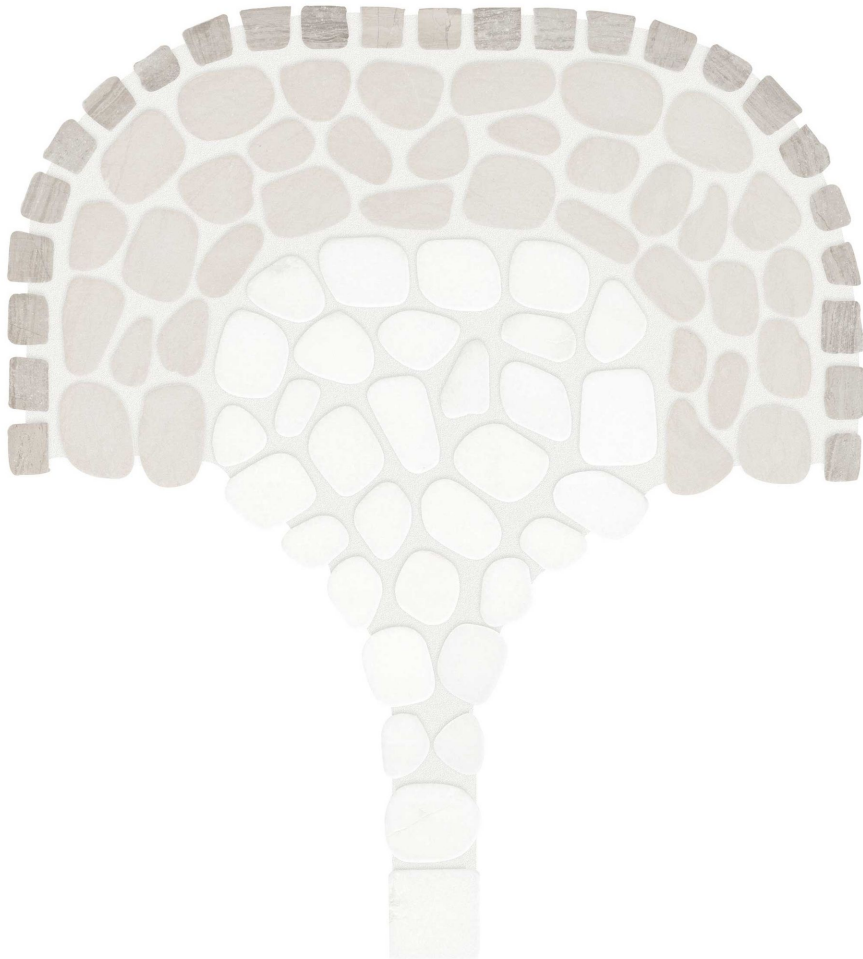

---

**PRODUCT**

**CABANA HORIZON FLOW PEBBLE**

---

Stone | 7.8"×15.4" | Natural Stone

**ROOM SCENES**

## **TECHNICAL DATA**

**CODE:** AS5001-04530

**NAME:** Cabana Horizon Flow Pebble

**SERIES:** Cabana

**SIZE:** 7.8"×15.4"

**FINISH:** Tumbled

**FAMILY:** Stone

**SUITABLE FOR:** Indoor|Shower

**TPOLOGY:** Natural Stone

**TYPE OF PIECE:** Mosaic

**USE:** Floor and Wall

**NOTES:** Mosaic sheet sizes are nominal and may vary slightly due to standard manufacturing tolerances.

**PACKING**

Size	Product type	BOX			PALLET		
		pcs	sqft	lb	boxes	sqft	lb
7.8"x15.4"	Mosaic	10	8.29	36.97		82.9	