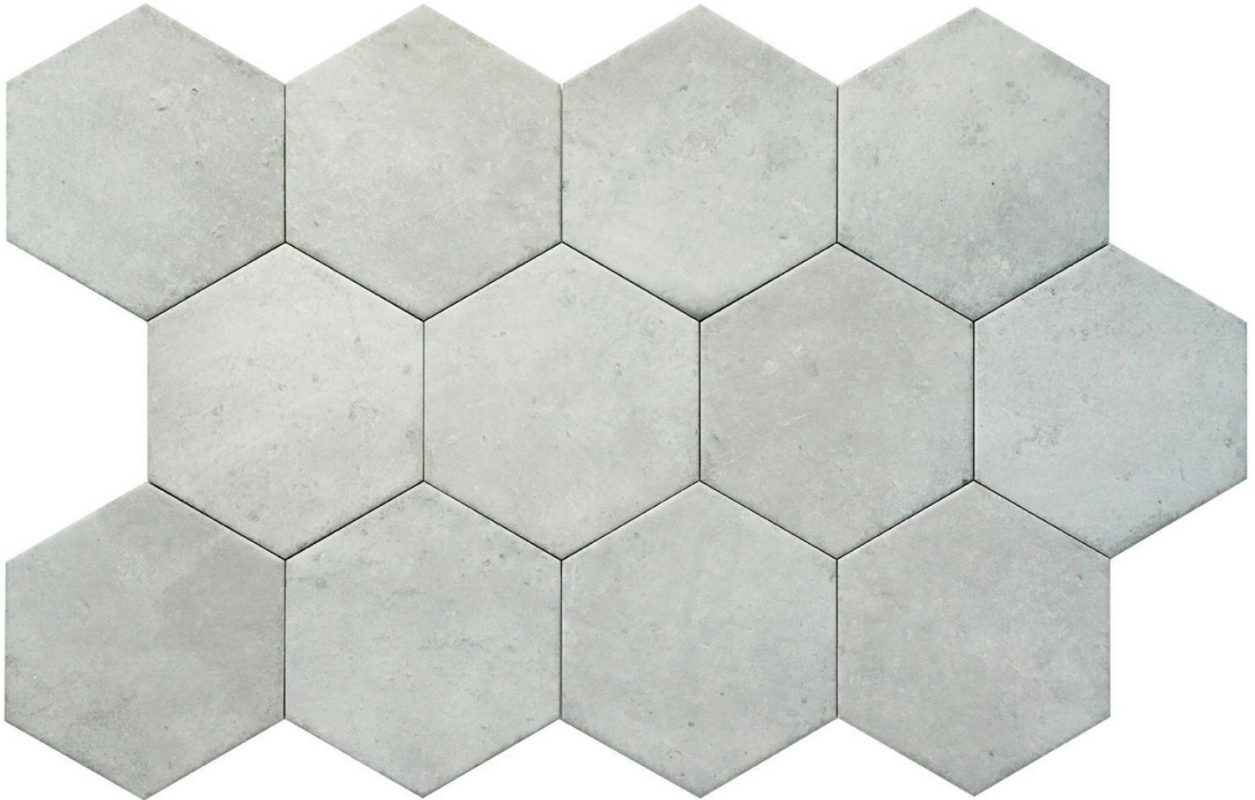

---

**PRODUCT**

**ALMA 5.5X6.3 GREY HEXAGON**

---

Tile | 5.5"x6.3" | Porcelain

**GRAPHIC VARIETY**

**ROOM SCENES**

## **TECHNICAL DATA**

CODE: QUAL-GR-1  
NAME: Alma 5.5X6.3 Grey Hexagon  
SERIES: Alma  
SIZE: 5.5"x6.3"  
FINISH: Matt  
LOOK: Terracotta  
FROST RESISTANCE: Yes  
PEI: 4  
SHADE VARIATION: V3  
FAMILY: Tile  
STYLE: Industrial  
SUITABLE FOR: Backsplash|Indoor|Outdoor|Pool|Shower  
TYPOLOGY: Porcelain  
TYPE OF PIECE: Field Tile  
USE: Floor and Wall